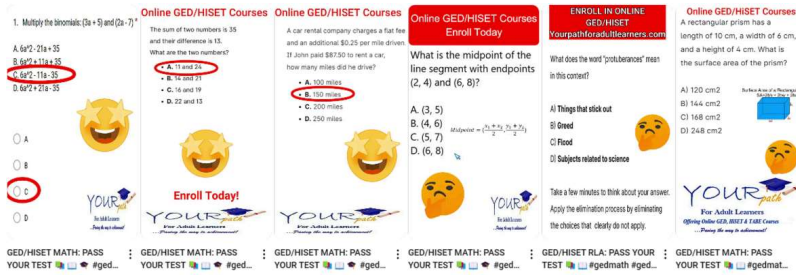

Thank you for generously giving!

Are you looking to support a worthy cause that impacts many generations? Consider giving to YOURpath's vision and mission. Just visit our donation webpage and make your donation via our PayPal account. Thank you for helping us make a DIFFERENCE in the WORLD!