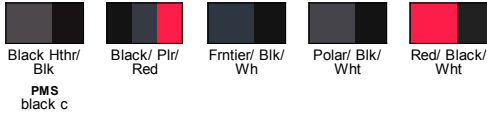

5 Available Colors

Black Hthr/
Blk
PMS
black c

Black/Plr/
Red

Fmrtier/Blk/
Wht

Polar/Blk/
Wht

Red/Black/
Wht

BACK VIEW

SIDE VIEW

Sizes

- S - 3XL

Product Specifications

	S	M	L	XL	2XL	3XL
BODY LENGTH	28.5	29.25	30	30.75	31.5	32.25
BODY WIDTH	19.5	21	22.5	24	25.5	27
SLEEVE LENGTH	30.75	31.375	32	32.625	33.25	33.875

BACK VIEW

SIDE VIEW

5 Available Colors