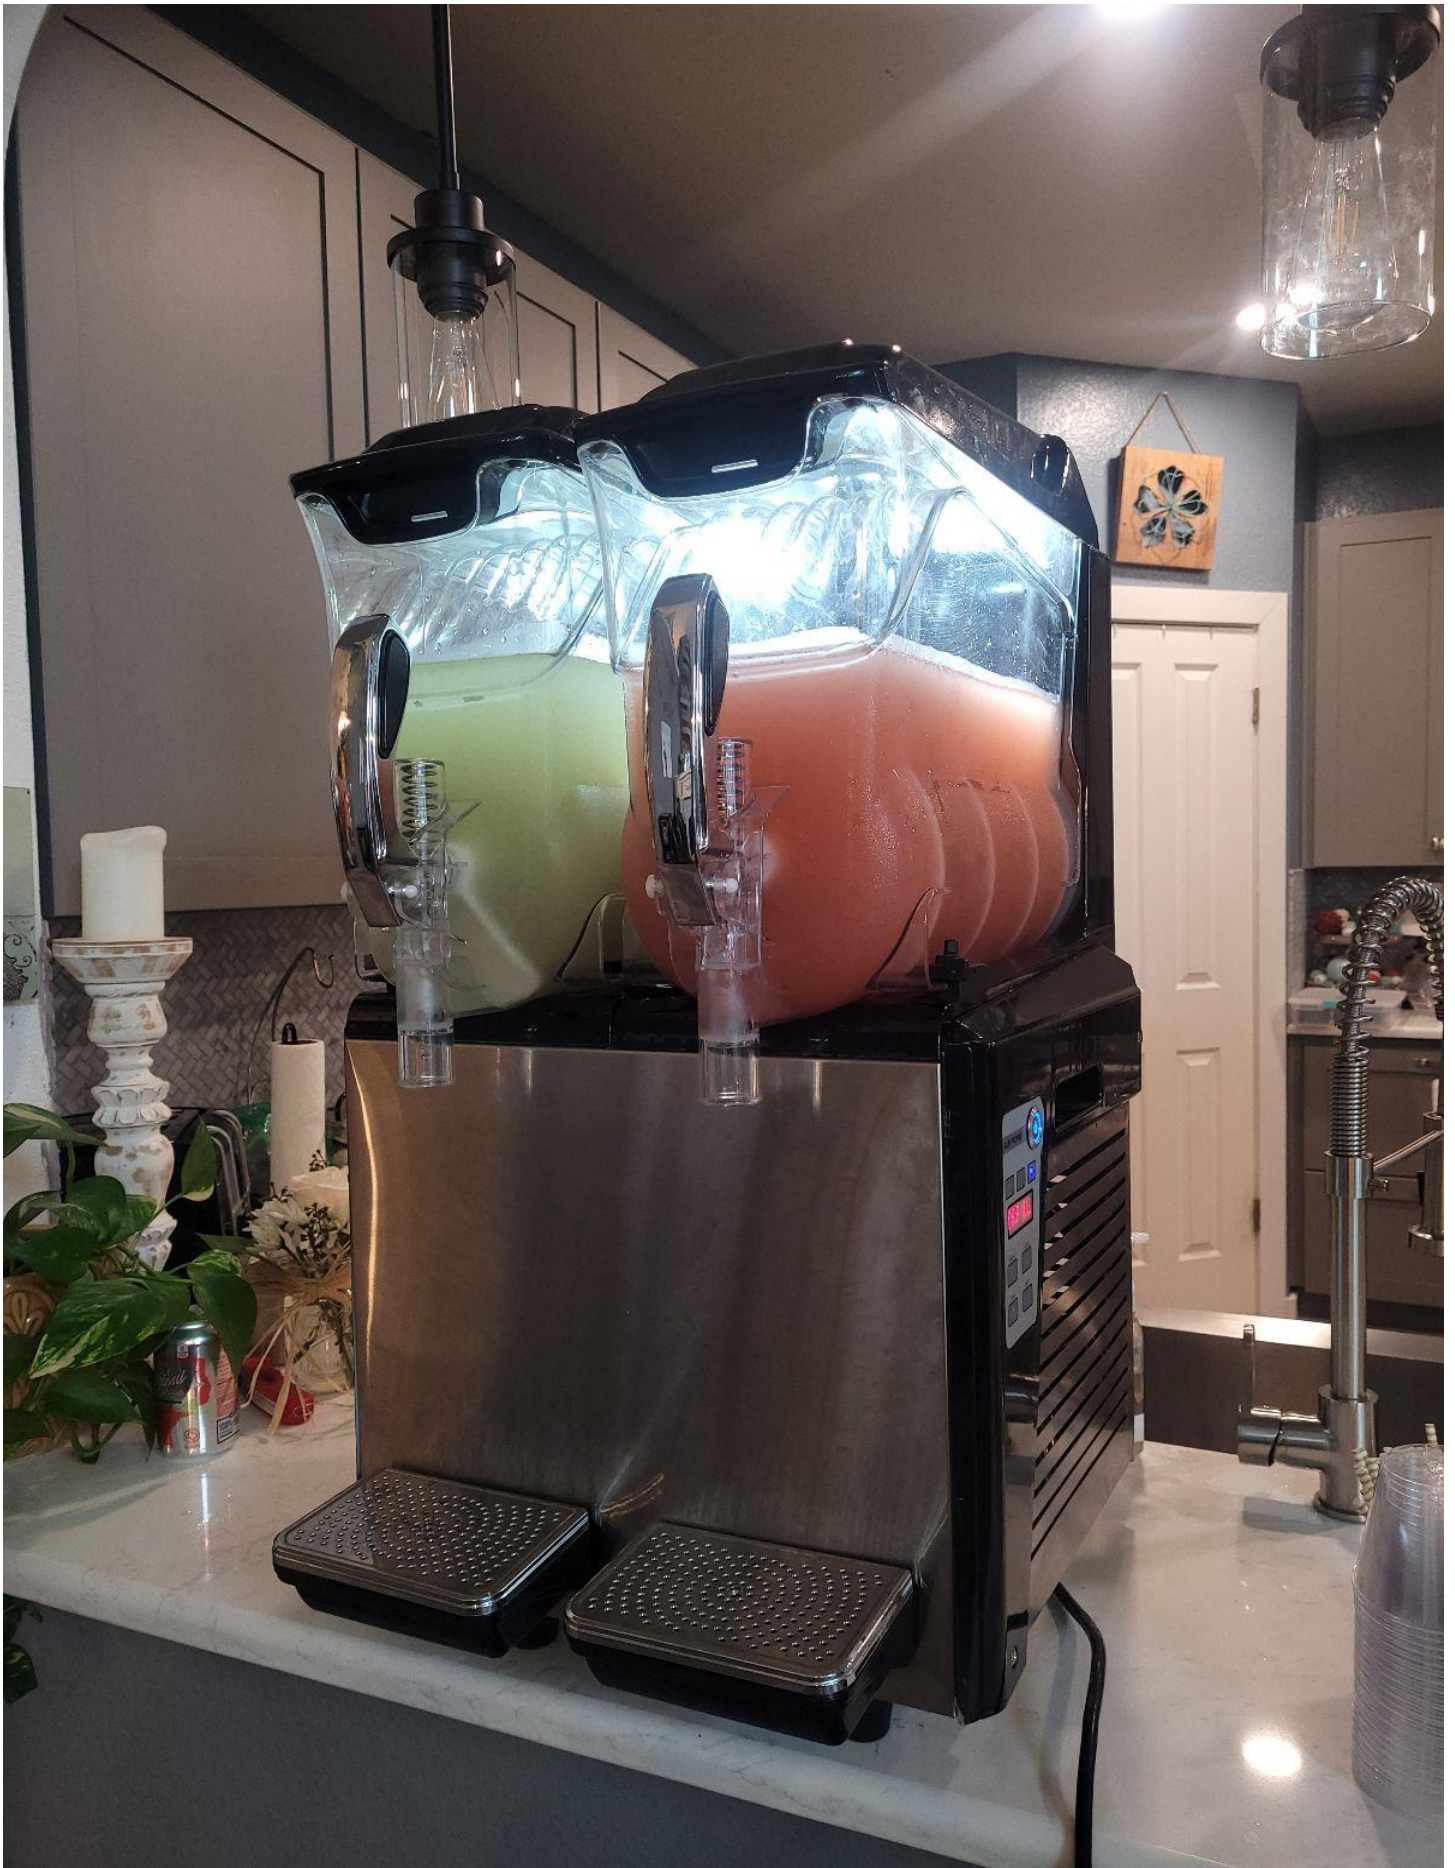

You can even do more than one flavor at a time!