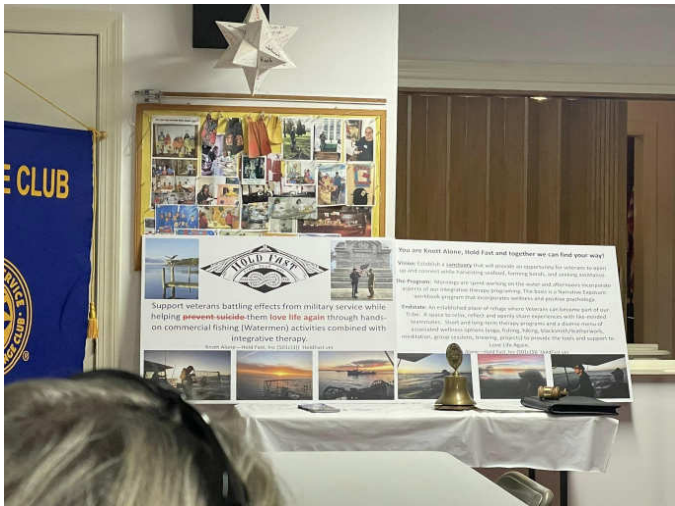

In November's club meeting we had Dan Knott as a guest speaker. Dan Knott is the founder of Knott Alone Hold Fast, an organization for struggling veterans.

MOOSE LODGE BINGO

On the first Friday of every month, we're helping set up the Moose Lodge's weekly Bingo Nights. We also raise funds by selling instant tear off tickets during the event.