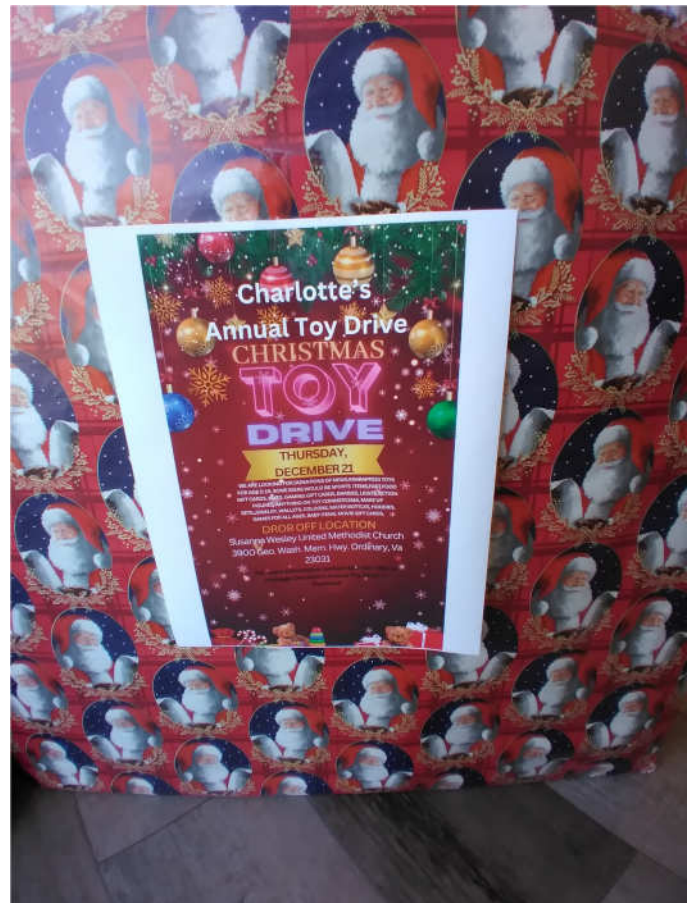

12/15 CHARLOTTE TOY DRIVE

We also donated several toys to Charlotte's Annual Christmas Toy Drive.