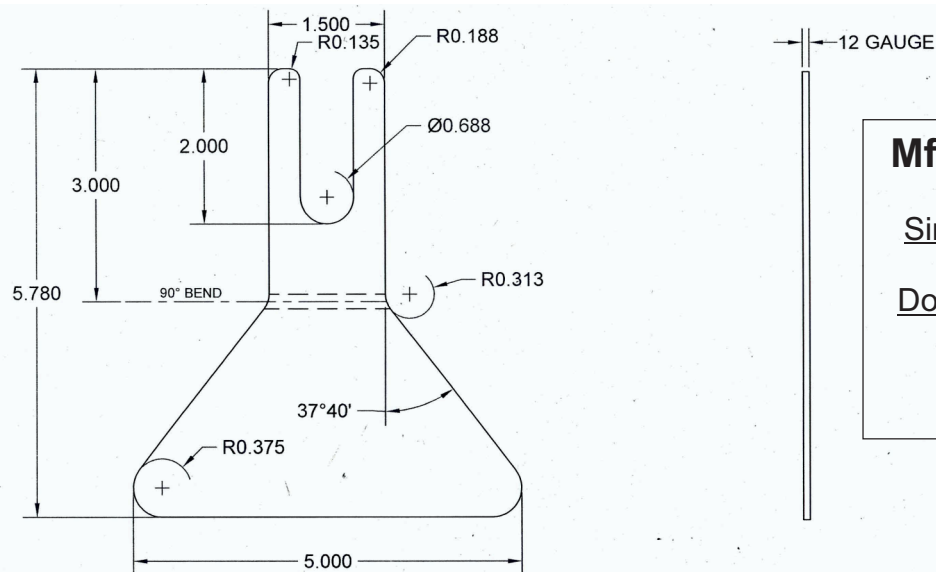

GBD - Galvanized Bolt-on Delineator (ALASKA)

Marker Body:

12 Gauge Galvanized Steel
Aluminum option also available
ASTM D-4956 Reflectivity Level:
XI

Colors:

White, Yellow, Orange, Blue, Green,
Red, Brown, Fluorescent Yellow,
Fluorescent Yellow-Green,
Fluorescent Orange

Installation:

The GBD offers a slotted base that slips under the existing Guardrail bolt, saving time and money during installation

The Artuk **Galvanized Bolt-On Delineator (GBD12)** offers 8+ square inches of reflectivity, making it highly visible all season long (day or night). The marker body is made of Galvanized 12 Gauge Steel. Strong enough to withstand being hit repeatedly by snow plows and protecting it from any vandalism year after year.