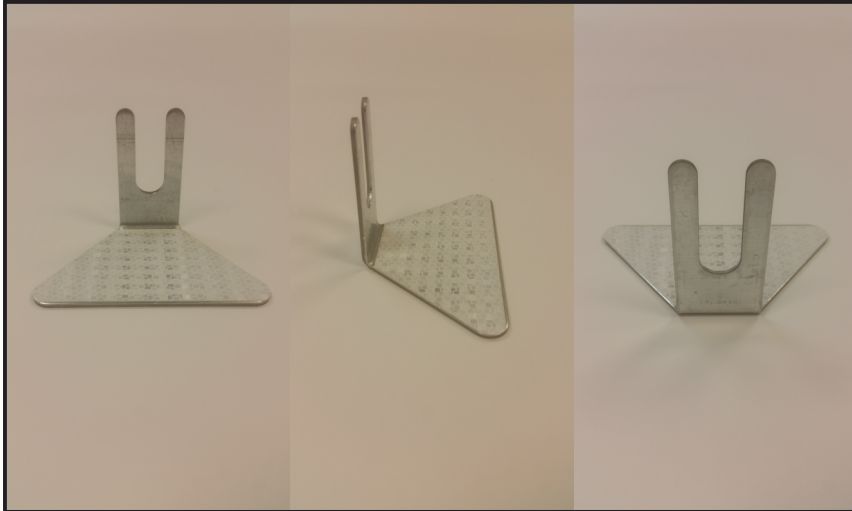

GBD - Galvanized Bolt-on Delineator (ALASKA)

Marker Body:

12 Gauge Galvanized Steel
Aluminum option also available
ASTM D-4956 Reflectivity Level:
XI

Colors:

White, Yellow, Orange, Blue, Green,
Red, Brown, Fluorescent Yellow,
Fluorescent Yellow-Green,
Fluorescent Orange

Installation:

The GBD offers a slotted base that slips under the existing Guardrail bolt, saving time and money during installation

The Artuk **Galvanized Bolt-On Delineator (GBD12)** offers 8+ square inches of reflectivity, making it highly visible all season long (day or night). The marker body is made of Galvanized 12 Gauge Steel. Strong enough to withstand being hit repeatedly by snow plows and protecting it from any vandalism year after year.

The **Galvanized Bolt-On Delineator (GBD)** can meet ANY reflectivity level required by Federal, State, Local and International Municipalities.