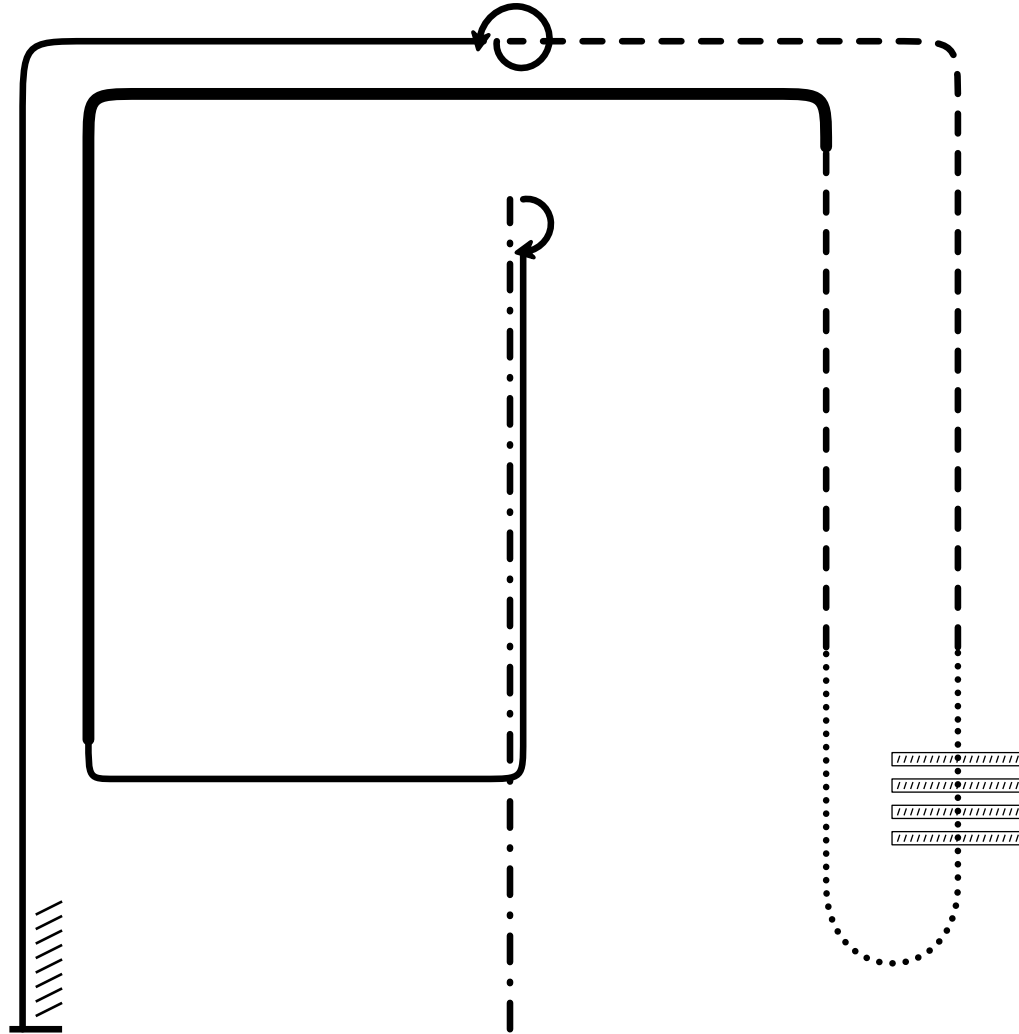

RANCH RIDING

Show: FCHC Gator Classic

Date: 4/26/2024

Classes: 269. All Breed 19&O
270. All Breed 18&U
272. APHA Open
273. ApHC Open
274. APHA AM
275. ApHC Non Pro
276. APHA Youth
277. ApHC Youth

1. Extended trot
2. Stop, rollback right
3. Lope right lead
4. Extended lope right lead
5. Trot
6. Walk
7. Walk over logs
8. Walk
9. Trot
10. Stop, 360° left
11. Lope left lead
12. Stop and back
13. Natural ranch horse appearance