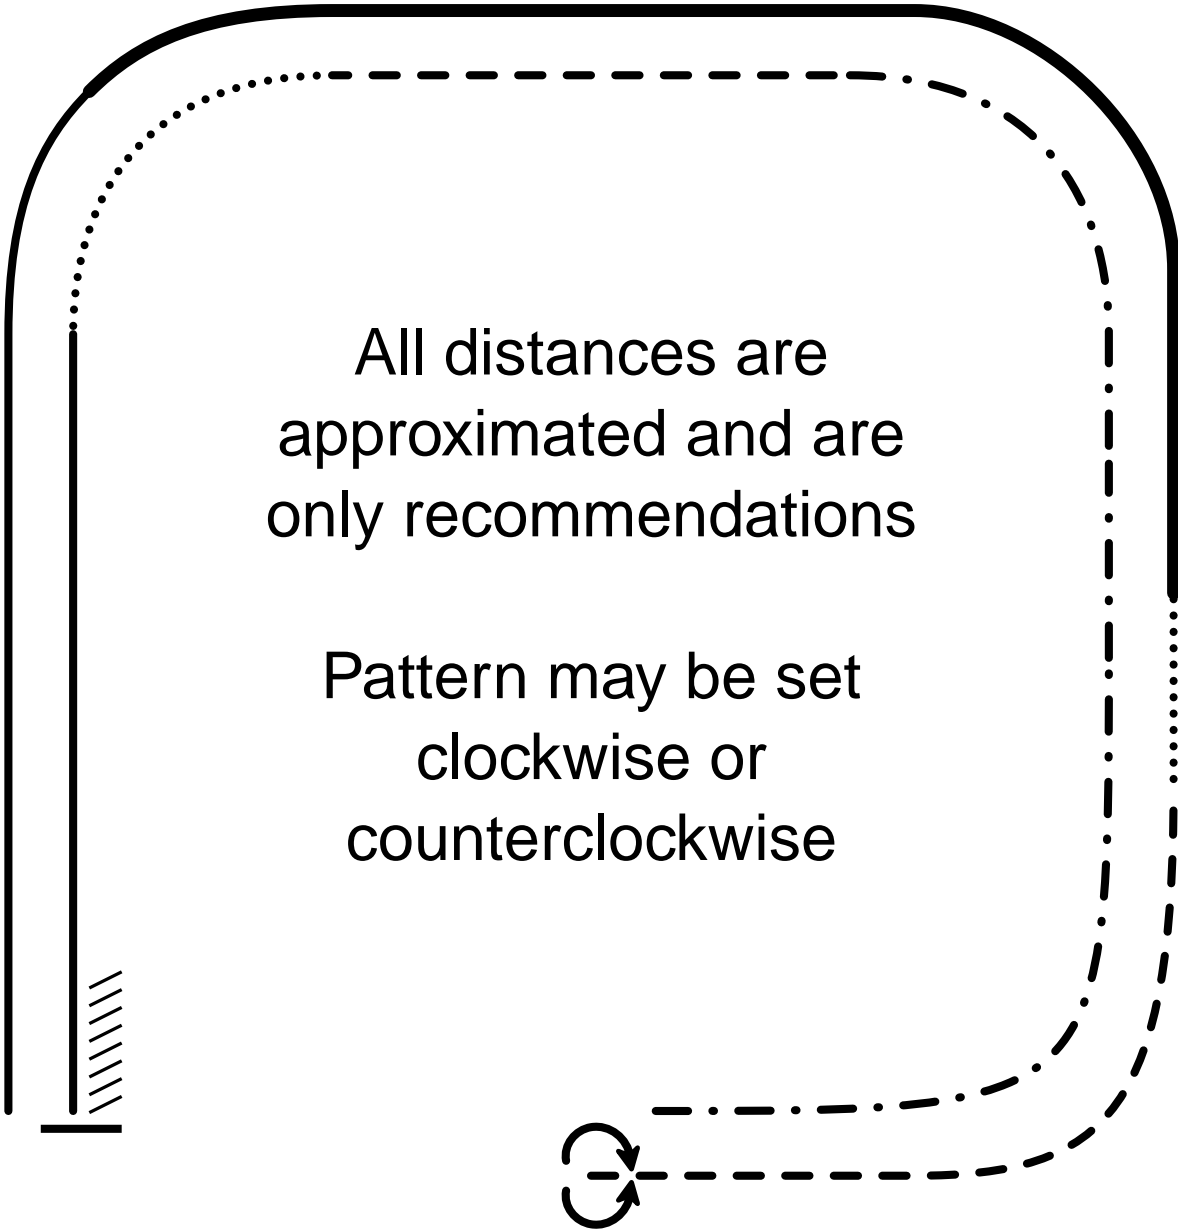

RANCH PLEASURE

Show: FCHC Gator Classic

Date: 4/26/2024

Classes: 262. APHA Open
265. APHA AM
268. APHA Youth

1. Lope
2. Extended lope
3. Walk
4. Trot
5. Stop; Reverse
6. Extended trot
7. Trot
8. Extended Walk
9. Lope
10. Stop and back