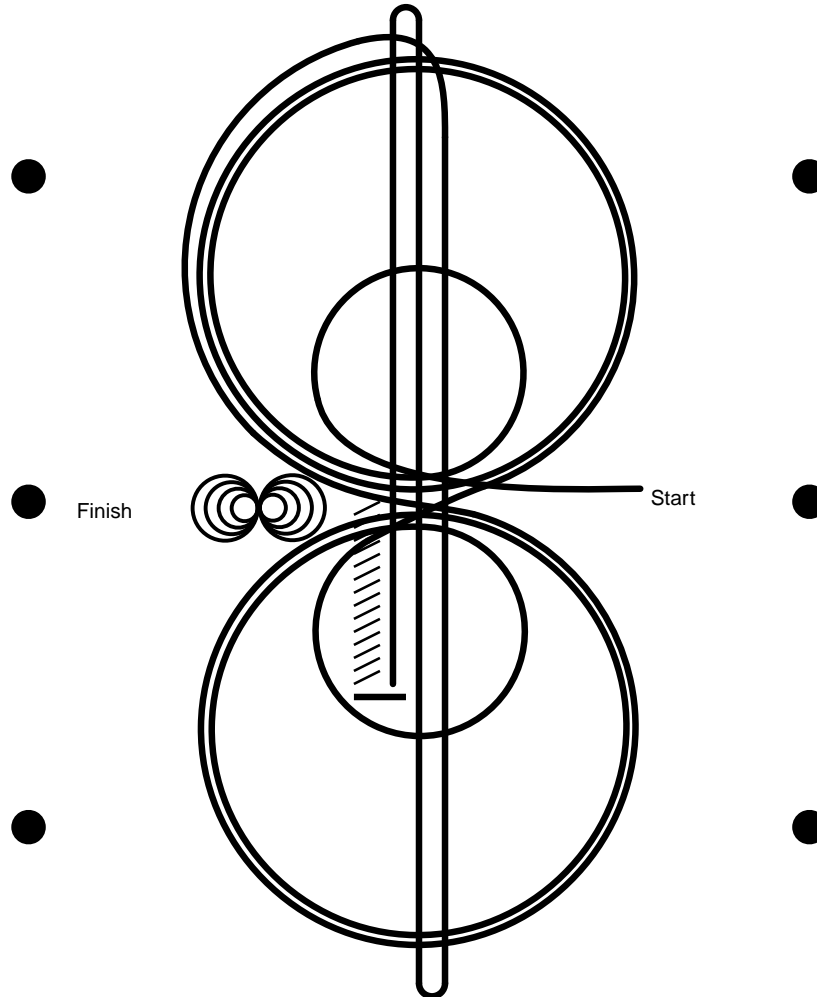

REINING

Show: FCHC Gator Classic

Date: 4/26/2024

Classes: 291. APHA AM Ranch
292. ApHC NonPro Ranch
293. APHA Youth Ranch
294. ApHC Youth Ranch

1. Beginning on the right lead, complete three circles to the right: the first circle small and slow; the next two circles large and fast. Change leads at the center of the arena.
2. Complete three circles to the left: the first circle small and slow; the next two circles large and fast. Change leads at the center of the arena.
3. Continue around previous circle to the right. At the top of the circle, run down the middle to the far end of the arena past the end marker and do a sliding stop & right rollback - no hesitation.
4. Run up the middle to the opposite end of the arena past the end marker and do a sliding stop & right rollback - no hesitation.
5. Run past the center marker and do a sliding stop. Back up to the center of the arena or at least 10 feet (3 meters). Hesitate.
6. Complete three spins to the left.
7. Complete three spins to the right. Hesitate to demonstrate the completion of the pattern.

Rider may drop bridle to the designated judge.