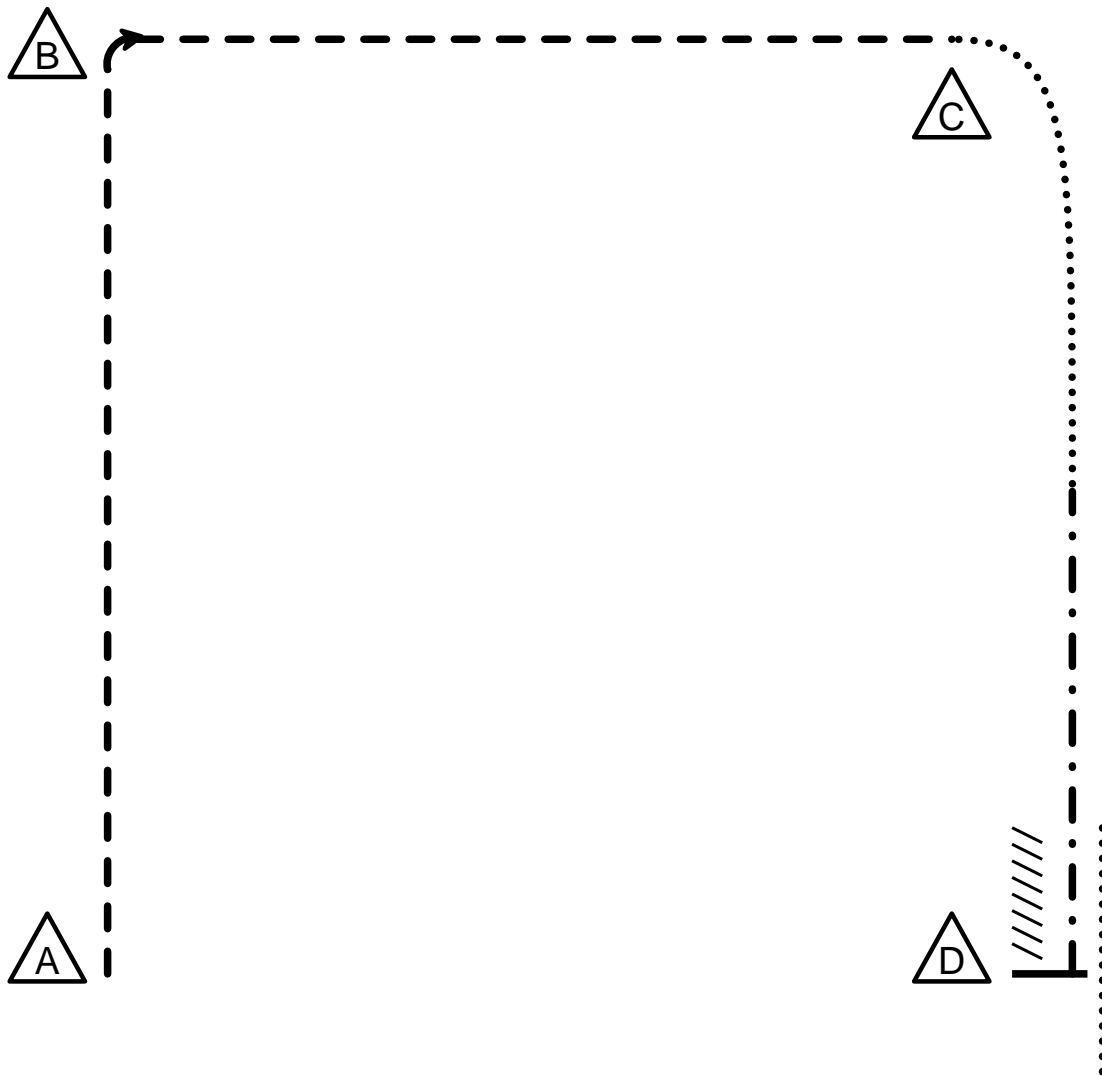

EQUITATION

Show: FCHC Gator Classic

Date: 4/26/2024

Classes: 173. All Breed AM 19&O WT
174. All Breed 18&U WT
175. APHA AM WT
176. ApHC Non Pro WT
177. APHA Youth WT 10&U
178. ApHC Yth WT 10&U
179. APHA Yth WT 11-18
180. ApHC Yth WT 11-18

Be ready at A

1. Posting trot on the left diagonal to B
2. Stop at B and execute a 90° turn on the haunches to the right
3. Posting trot on the right diagonal to C
4. At C, drop to a walk and walk halfway to D
5. Sitting trot to D
6. Stop at D and back approximately one horse length
7. Walk forward to and past D

Follow the instructions of your ring steward