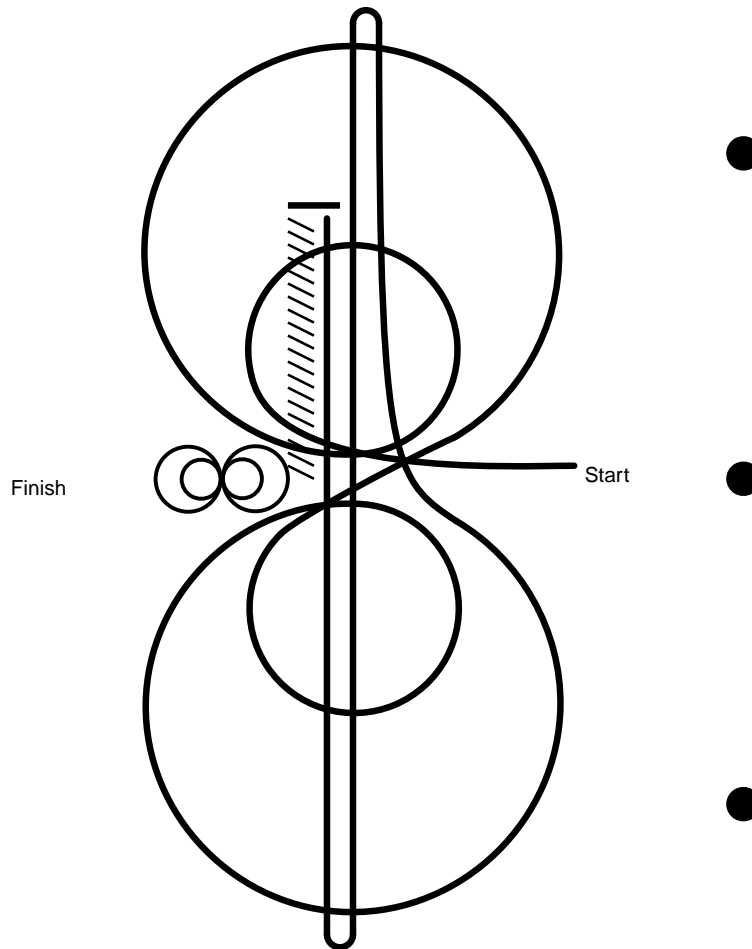

REINING

Show: FCHC Gator Classic

Date: 4/26/2024

Classes: 287. All Breed 19&O Ranch
288. All Breed 18&U Ranch
289. APHA Open Ranch
290. ApHC Open Ranch

1. Beginning on the right lead, complete two circles to the right: the first small and slow; the second large and fast
2. Change leads at the center of the arena
3. Complete two circles to the left: the first small and slow; the second large and fast
4. Change leads at the center of the arena
5. Run to the far end of the arena, past end marker, and do left rollback -- no hesitation
6. Run to the opposite end of the arena, past end marker and do a right rollback -- no hesitation
7. Run past the center marker and do a sliding stop. Back up to the center of the arena (or at least 10ft). Hesitate
8. Complete two spins to the right
9. Complete two spins to the left
10. Hesitate to demonstrate completion of pattern
11. Walk to the judge and stop for inspection until dismissed