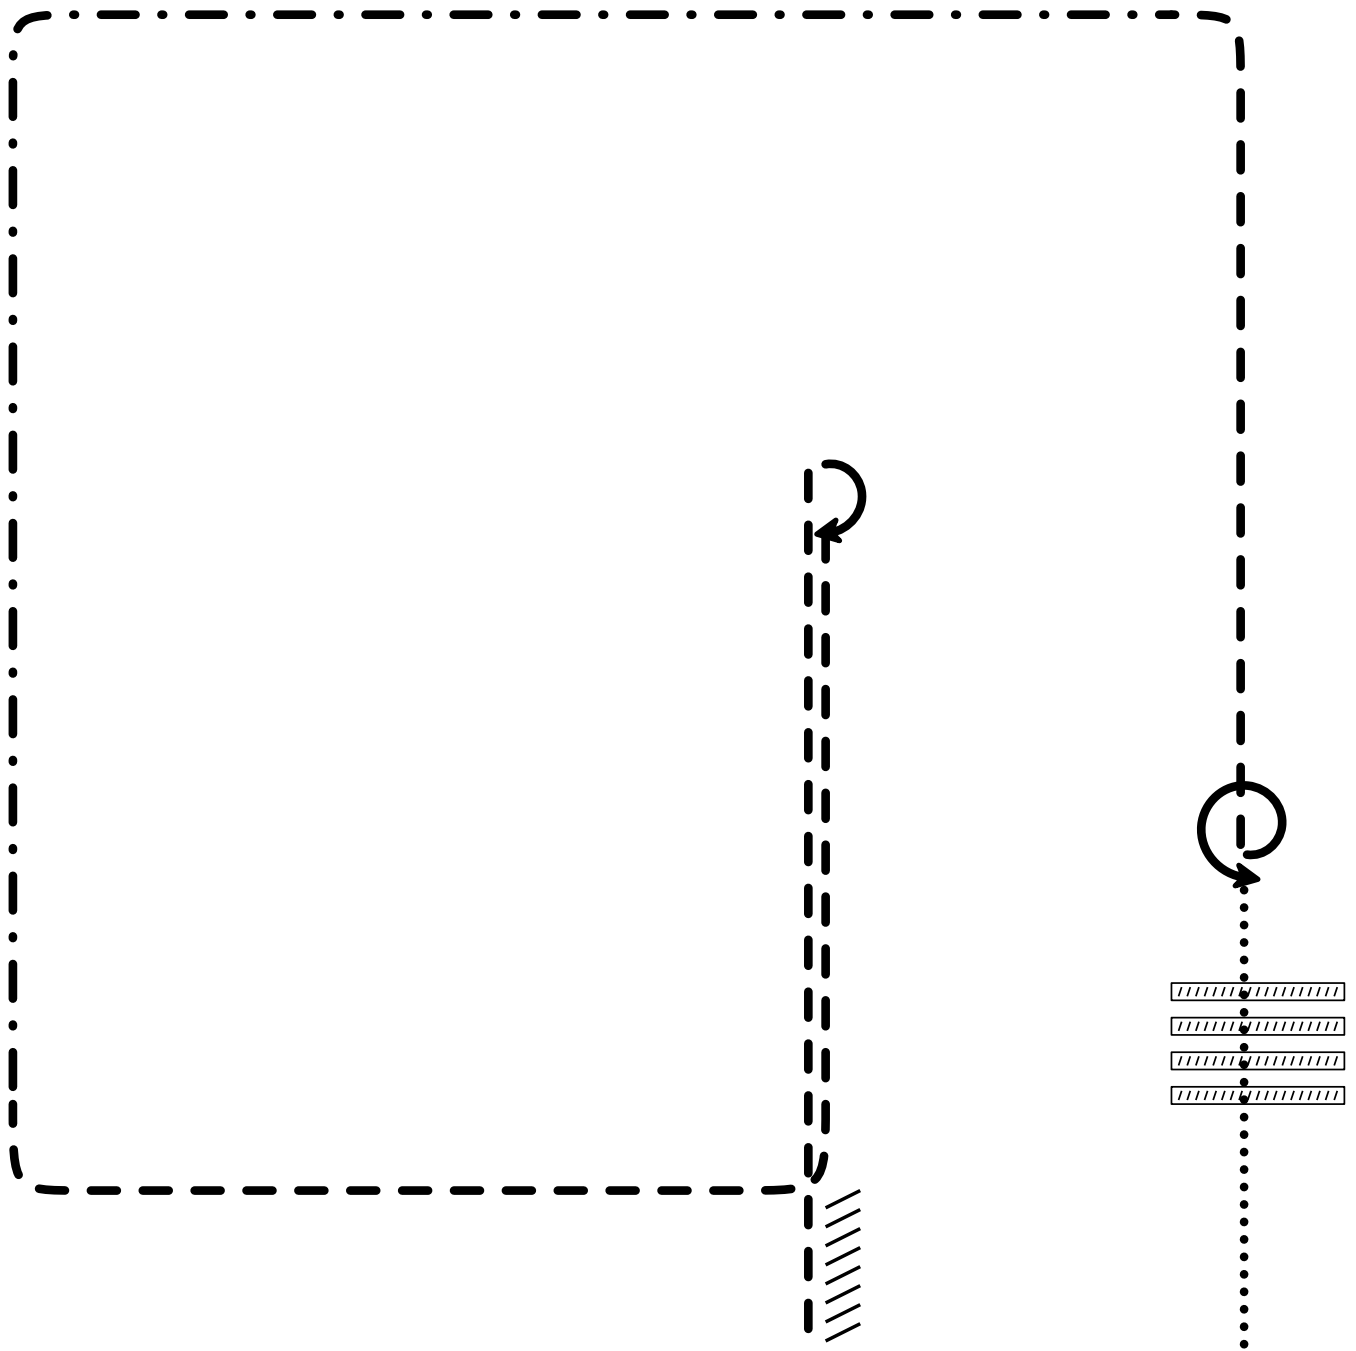

RANCH RIDING

Show: FCHC Gator Classic

Date: 4/26/2024

Classes: 271. All Breed All Age WT

1. Back one horse length
2. Trot
3. Stop, rollback 180° to the right
4. Trot as shown
5. Extended trot after corner
6. Trot before corner
7. Stop, 360° left
8. Walk, walk over poles
9. Natural ranch horse appearance