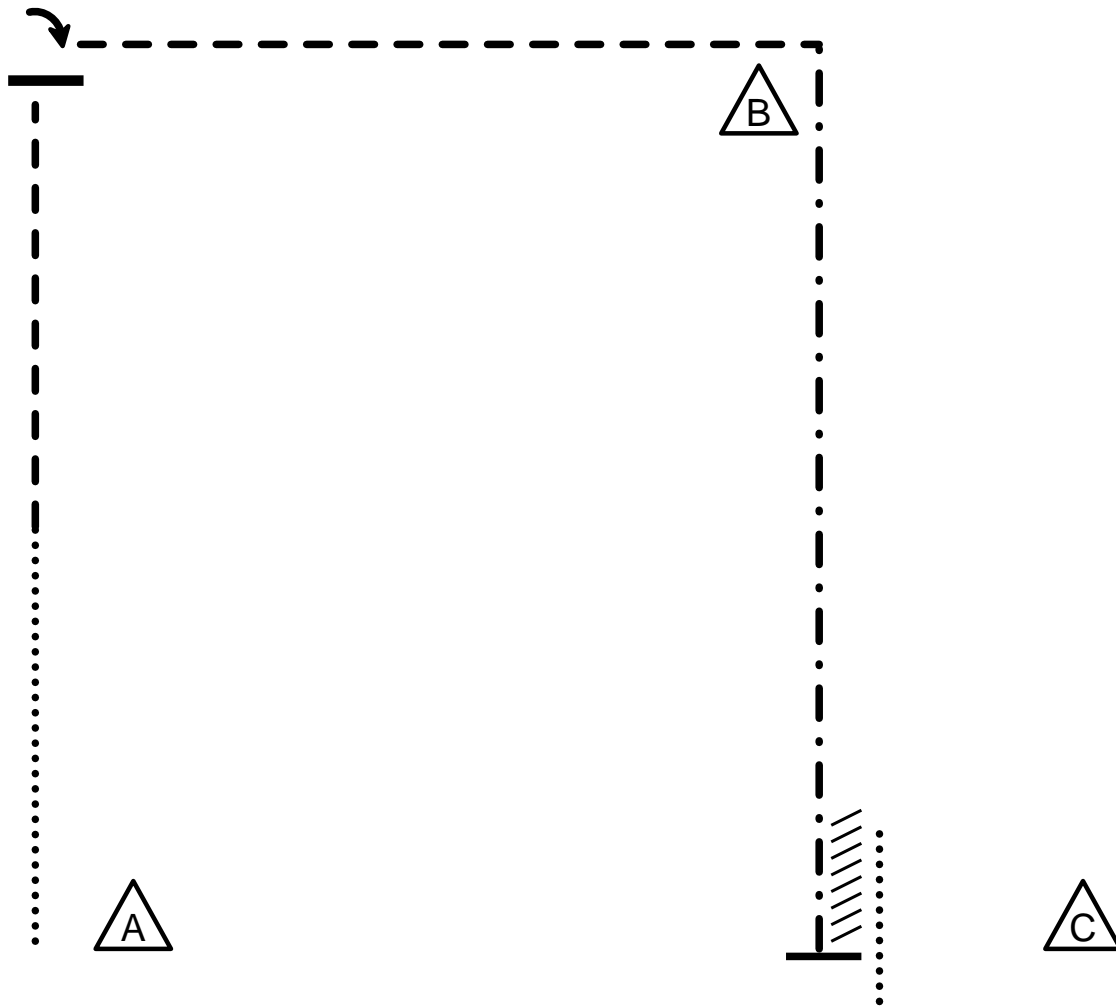

HORSEMANSHIP

Show: FCHC Gator Classic

Date: 4/26/2024

Classes: 238. All Breed AM 19&O WT
239. All Breed 18&U WT
240. APHA AM WT
241. ApHC Non Pro WT
242. APHA Youth 10&U WT
243. ApHC Yth WT 10&U
244. APHA Yth WT 11-18
245. ApHC Yth Wt 11-18

Be ready at A

1. Walk from A to center of pattern
2. Jog until just past B and stop
3. Turn 1/4 turn to the right
4. Jog to and around B
5. Extended jog until even with A and C
6. Stop and back approximately one horse length
7. Walk off straight past C

Pattern is over once you pass C at the walk