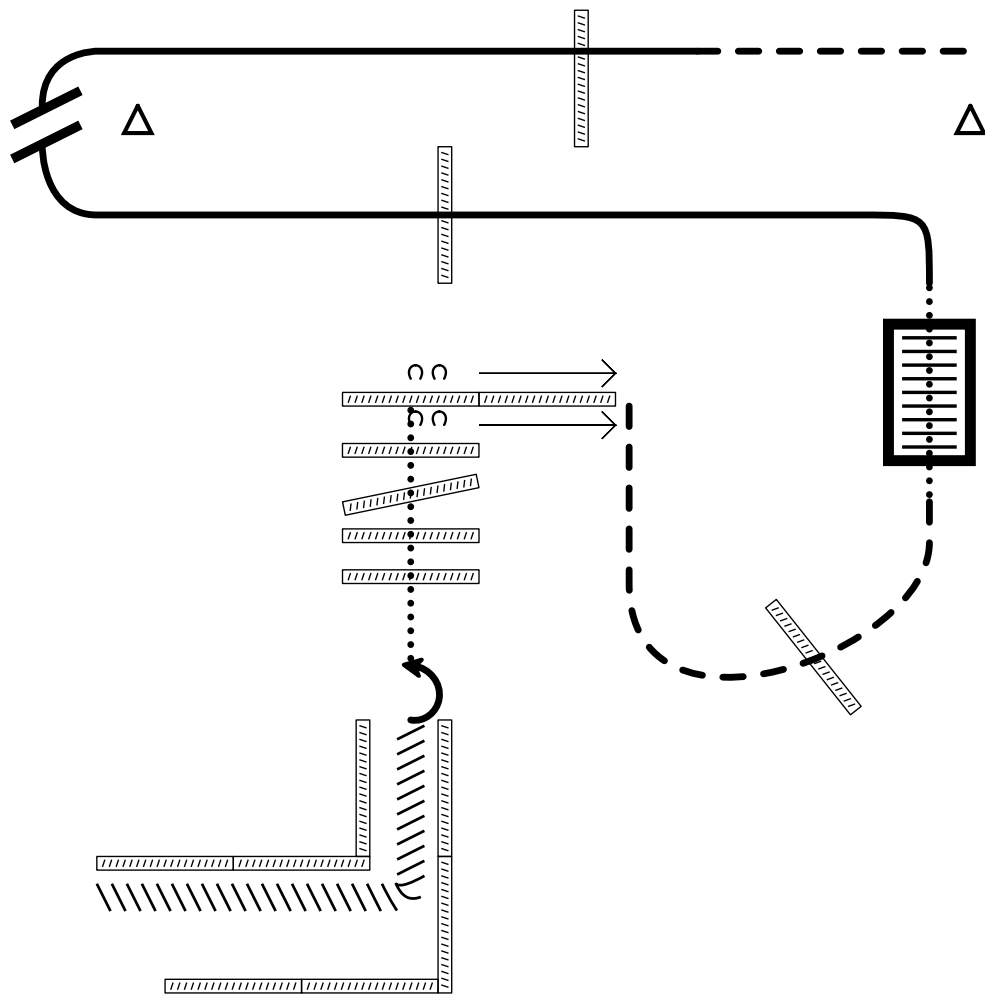

1. Walk thru L
2. and walk
3. Sidepass final log to the right
4. Jog over pole and to bridge
5. Walk over bridge
6. Jog over pole, around cone, and over pole to finish

TRAIL

Show: FCHC Gator Classic

Date: 4/26/2024

1. Back thru L
2. Do a 180° turn to the left and walk poles
3. Sidepass final log to the right
4. Jog over pole and to bridge
5. Walk over bridge
6. Lope on left lead over poles
7. At cone, perform a simple lead change
8. Lope on right lead over two poles and jog to finish