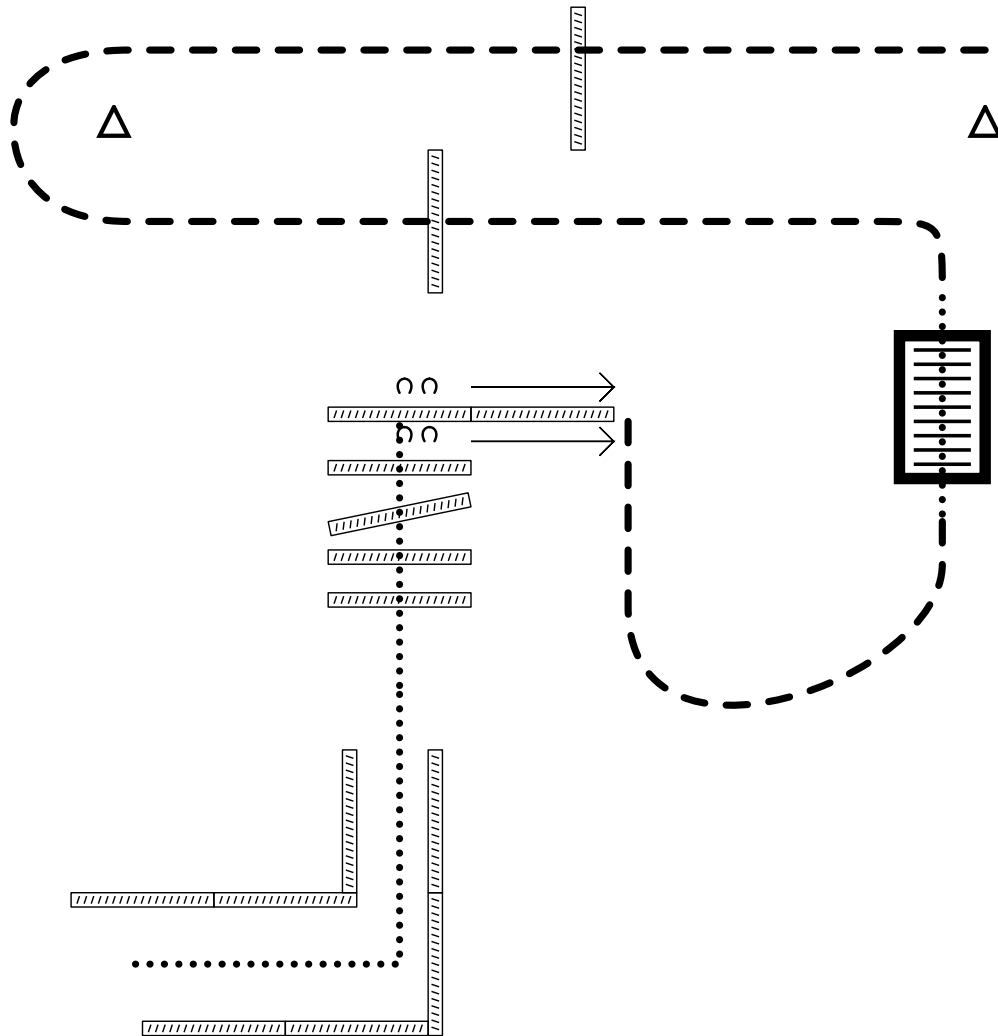

1. Walk thru L
2. and walk
3. Sidepass final log to the right
4. Jog over pole and to bridge
5. Walk over bridge
6. Jog over pole, around cone, and over pole to finish

TRAIL

Show: FCHC Gator Classic

Date: 4/26/2024

1. Back thru L
2. Do a 180° turn to the left and walk poles
3. Sidepass final log to the right
4. Jog over pole and to bridge
5. Walk over bridge
6. Lope on left lead over poles
7. At cone, perform a simple lead change
8. Lope on right lead over two poles and jog to finish