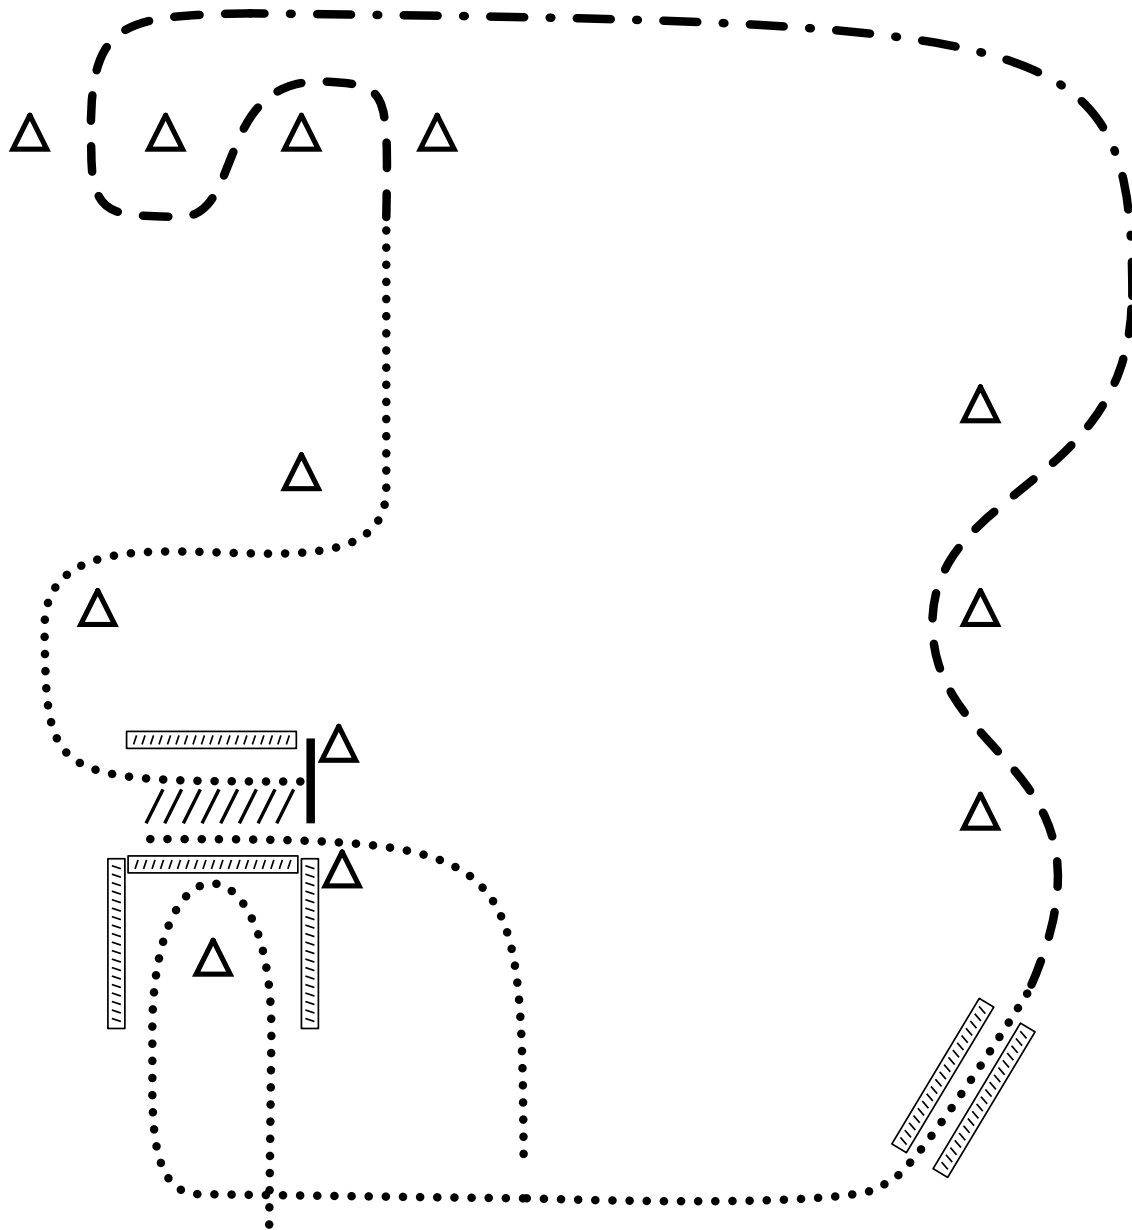

OBSTACLE DRIVING

Show: FCHC Gator Classic

Date: 4/26/2024

Classes: 207. APHA AM Utility Driving
208. APHA Open Utility

Be ready at start cone

1. Walk through U
  2. Walk through straight and narrows, either wheel
  3. Trot through deviation serpentine
  4. Strong trot
  5. Trot a half-circle serpentine
  6. Walk into chute, stop, back horse length, walk to exit
2. **Walk to exit**