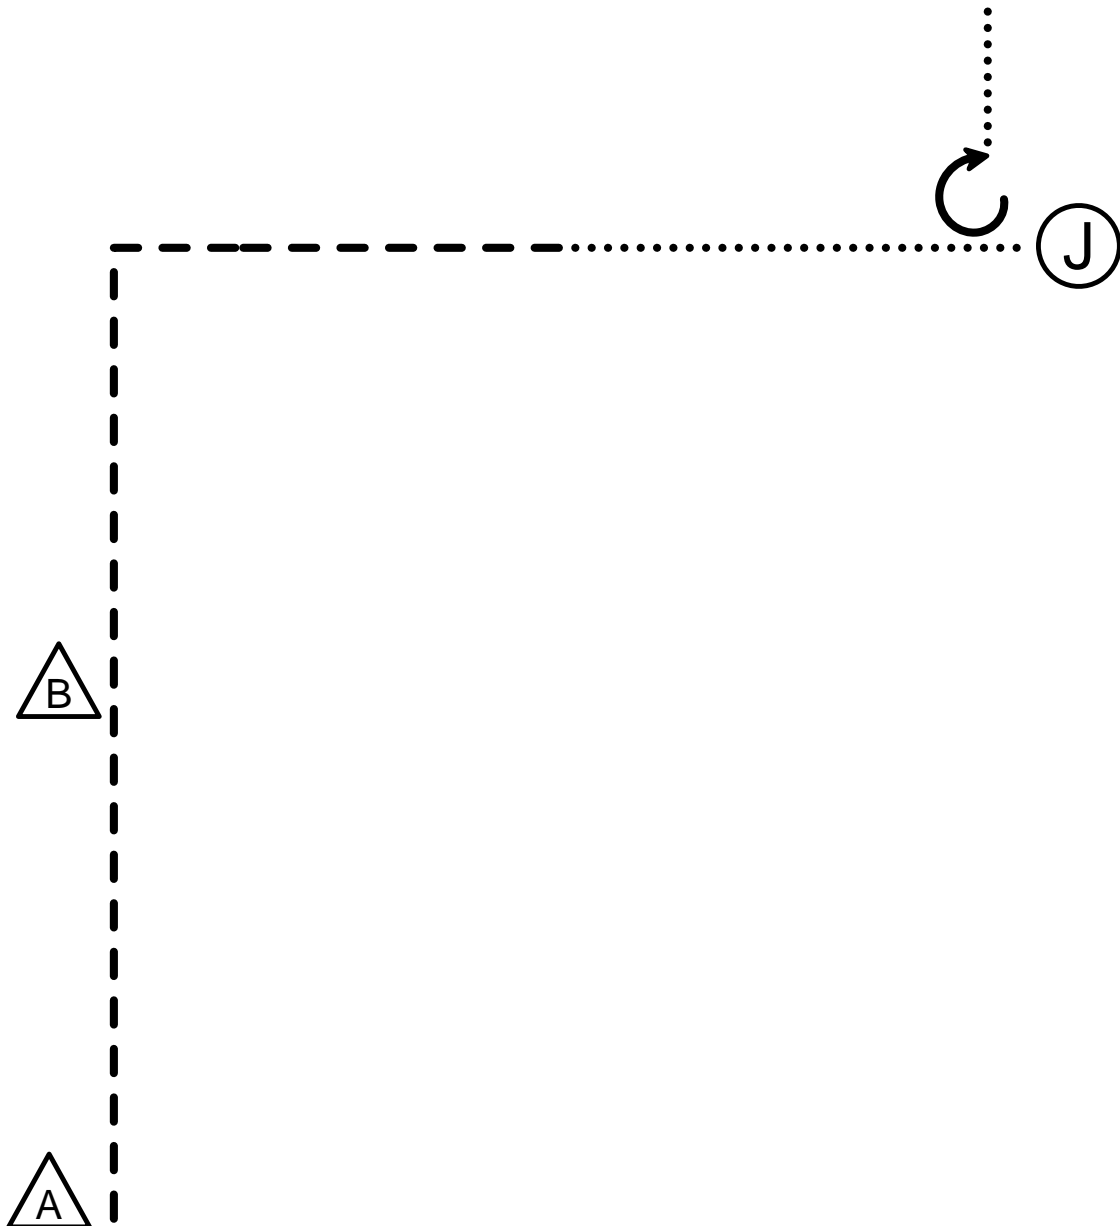

SHOWMANSHIP

Show: FCHC Gator Classic

Date: 4/26/2024

Classes: 129. All Breed 19&O AM
130. All Breed 18&U
132. APHA Yth WT 5-10
133. ApHC Yth WT 5-10
134. APHA Yth WT 11-18
135. APHA Nov AM
136. ApHC Nov Non Pro
137. APHA Nov Youth
138. ApHC Nov Yth

Be ready at A

1. Trot from A to B and trot a square corner toward judge
2. Trot halfway to judge as shown
3. Walk halfway to judge and set up for inspection
4. When dismissed, perform a 270° turn and exit at a walk