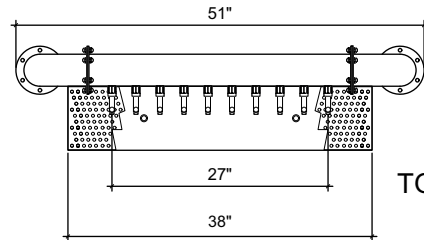

FRONT VIEW

(just a representation of this,  
may not look exactly like the rendering)

SIDE VIEW

TOP VIEW

**BFST-10**

Bi-Frost style  
4" ss tube with 6" flanges  
brushed ss  
10 products on 3" centers  
cold blocked and glycol ready  
304 ss faucets and screw in shanks  
please specify how to run the lines  
upon ordering

RMS8-38  
8" x 38" surface mount drip tray with  
perforated insert  
brushed ss  
(2) welded nuts with 5/8" brass drain  
extensions