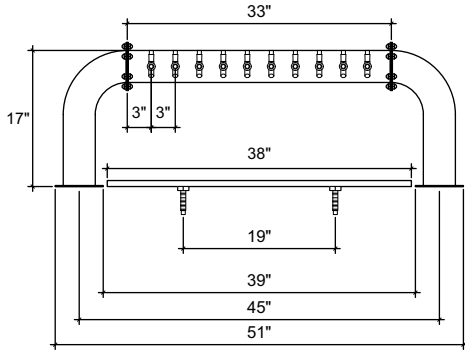

FRONT VIEW

(just a representation of this,  
may not look exactly like the rendering)

SIDE VIEW

TOP VIEW

**BFST-10**

Bi-Frost style  
4" ss tube with 6" flanges  
brushed ss  
10 products on 3" centers  
cold blocked and glycol ready  
304 ss faucets and screw in shanks  
please specify how to run the lines  
upon ordering

RMS8-38  
8" x 38" surface mount drip tray with  
perforated insert  
brushed ss  
(2) welded nuts with 5/8" brass drain  
extensions