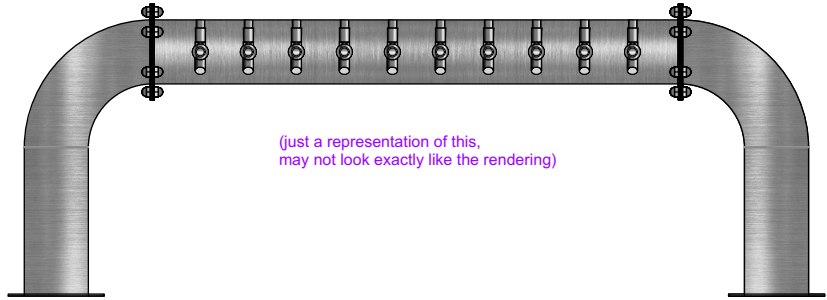

FRONT VIEW

(just a representation of this,  
may not look exactly like the rendering)

SIDE VIEW

TOP VIEW

**BFST-10**

Bi-Frost style  
4" ss tube with 6" flanges  
brushed ss  
10 products on 3" centers  
cold blocked and glycol ready  
304 ss faucets and screw in shanks  
please specify how to run the lines  
upon ordering

RMS8-38  
8" x 38" surface mount drip tray with  
perforated insert  
brushed ss  
(2) welded nuts with 5/8" brass drain  
extensions