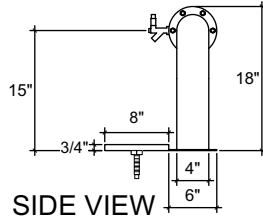

FRONT VIEW

(just a representation of this,  
may not look exactly like the rendering)

SIDE VIEW

TOP VIEW

**BFST-10**

Bi-Frost style  
4" ss tube with 6" flanges  
brushed ss  
10 products on 3" centers  
cold blocked and glycol ready  
304 ss faucets and screw in shanks  
please specify how to run the lines  
upon ordering

RMS8-38  
8" x 38" surface mount drip tray with  
perforated insert  
brushed ss  
(2) welded nuts with 5/8" brass drain  
extensions