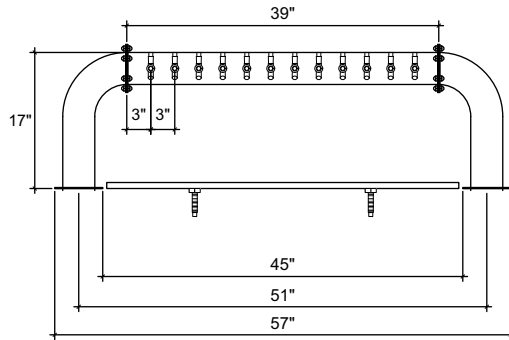

### FRONT VIEW

(just a representation of this,  
may not look exactly like the rendering)

### SIDE VIEW

#### BFST-12

Bi-Frost style  
4" ss tube with 6" flanges  
brushed ss  
12 products on 3" centers  
cold blocked and glycol ready  
304 ss faucets and screw in shanks  
please specify how to run the lines  
upon ordering

RMS8-45  
8" x 45" surface mount drip tray with  
perforated insert  
brushed ss  
(2) welded nuts with 5/8" brass drain  
extensions