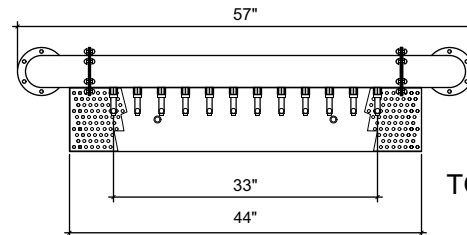

### FRONT VIEW

(just a representation of this,  
may not look exactly like the rendering)

### SIDE VIEW

### TOP VIEW

#### BFST-12

Bi-Frost style  
4" ss tube with 6" flanges  
brushed ss  
12 products on 3" centers  
cold blocked and glycol ready  
304 ss faucets and screw in shanks  
please specify how to run the lines  
upon ordering