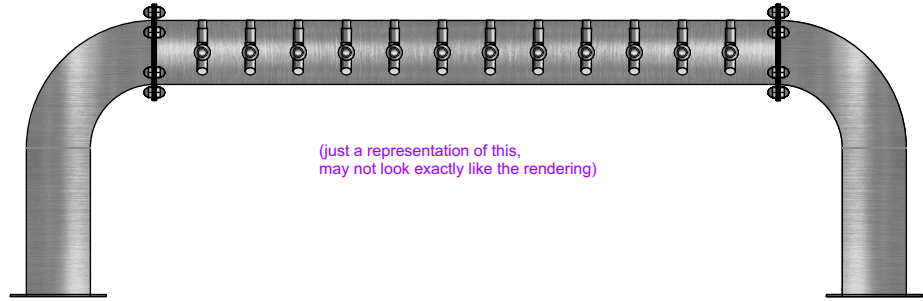

### FRONT VIEW

(just a representation of this,  
may not look exactly like the rendering)

### SIDE VIEW

### TOP VIEW

#### BFST-12

Bi-Frost style  
4" ss tube with 6" flanges  
brushed ss  
12 products on 3" centers  
cold blocked and glycol ready  
304 ss faucets and screw in shanks  
please specify how to run the lines  
upon ordering