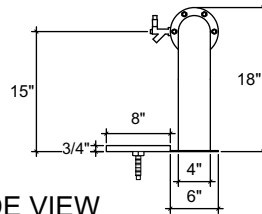

### FRONT VIEW

(just a representation of this,  
may not look exactly like the rendering)

### SIDE VIEW

RMS8-45  
8" x 45" surface mount drip tray with  
perforated insert  
brushed ss  
(2) welded nuts with 5/8" brass drain  
extensions