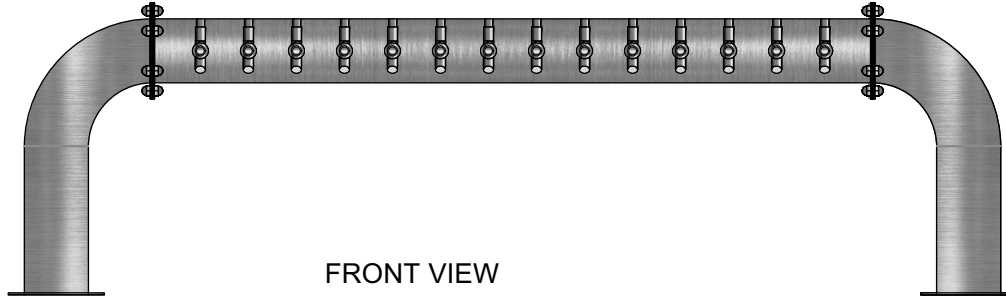

(just a representation of this,
may not look exactly like the rendering)

FRONT VIEW

SIDE VIEW

TOP VIEW

BFST-14

Bi-Frost style
4" ss tube with 6" flanges
brushed ss
14 products on 3" centers
cold blocked and glycol ready
304 ss faucets and screw in shanks
please specify how to run the lines
upon ordering

RMS8-46
8" x 46" surface mount drip tray with
perforated insert
brushed ss
(2) welded nuts with 5/8" brass drain
extensions