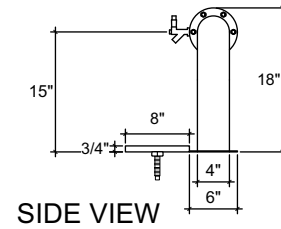

(just a representation of this,
may not look exactly like the rendering)

FRONT VIEW

SIDE VIEW

TOP VIEW

BFST-14

Bi-Frost style
4" ss tube with 6" flanges
brushed ss
14 products on 3" centers
cold blocked and glycol ready
304 ss faucets and screw in shanks
please specify how to run the lines
upon ordering

RMS8-46
8" x 46" surface mount drip tray with
perforated insert
brushed ss
(2) welded nuts with 5/8" brass drain
extensions