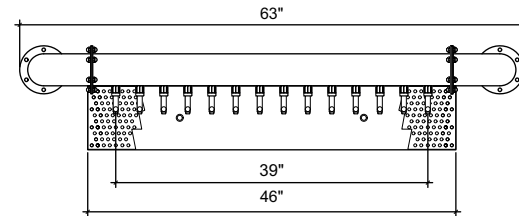

(just a representation of this,
may not look exactly like the rendering)

FRONT VIEW

SIDE VIEW

TOP VIEW

BFST-14

Bi-Frost style
4" ss tube with 6" flanges
brushed ss
14 products on 3" centers
cold blocked and glycol ready
304 ss faucets and screw in shanks
please specify how to run the lines
upon ordering

RMS8-46
8" x 46" surface mount drip tray with
perforated insert
brushed ss
(2) welded nuts with 5/8" brass drain
extensions