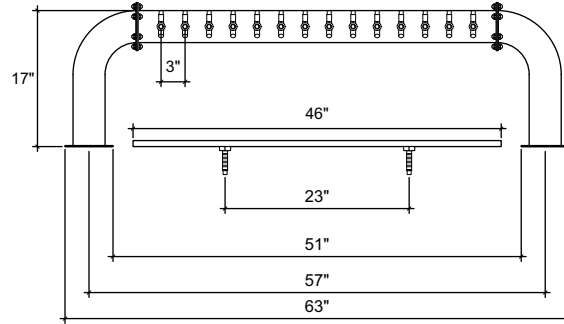

(just a representation of this,
may not look exactly like the rendering)

FRONT VIEW

SIDE VIEW

TOP VIEW

BFST-14

Bi-Frost style
4" ss tube with 6" flanges
brushed ss
14 products on 3" centers
cold blocked and glycol ready
304 ss faucets and screw in shanks
please specify how to run the lines
upon ordering

RMS8-46
8" x 46" surface mount drip tray with
perforated insert
brushed ss
(2) welded nuts with 5/8" brass drain
extensions