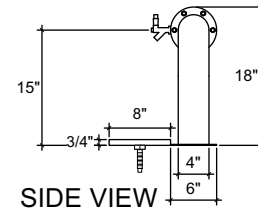

(just a representation of this,
may not look exactly like the rendering)

FRONT VIEW

SIDE VIEW

TOP VIEW

BFST-16

Bi-Frost style
4" ss tube with 6" flanges
brushed ss
16 products on 3" centers
cold blocked and glycol ready
304 ss faucets and screw in shanks
please specify how to run the lines
upon ordering

RMS8-52

8" x 52" surface mount drip tray with
perforated insert
brushed ss
(2) welded nuts with 5/8" brass drain
extensions