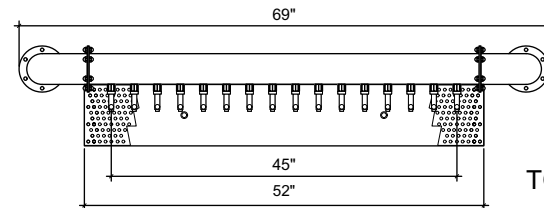

(just a representation of this,
may not look exactly like the rendering)

FRONT VIEW

SIDE VIEW

TOP VIEW

BFST-16

Bi-Frost style
4" ss tube with 6" flanges
brushed ss
16 products on 3" centers
cold blocked and glycol ready
304 ss faucets and screw in shanks
please specify how to run the lines
upon ordering

RMS8-52

8" x 52" surface mount drip tray with
perforated insert
brushed ss
(2) welded nuts with 5/8" brass drain
extensions