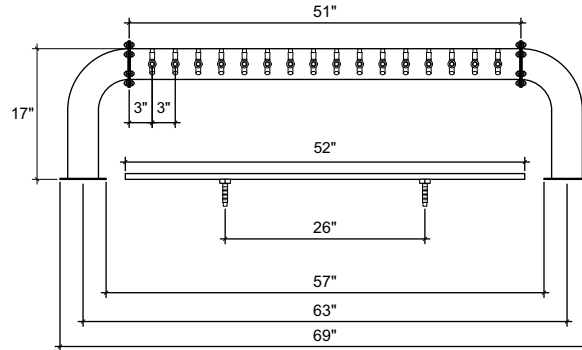

(just a representation of this,
may not look exactly like the rendering)

FRONT VIEW

SIDE VIEW

TOP VIEW

BFST-16

Bi-Frost style
4" ss tube with 6" flanges
brushed ss
16 products on 3" centers
cold blocked and glycol ready
304 ss faucets and screw in shanks
please specify how to run the lines
upon ordering

RMS8-52

8" x 52" surface mount drip tray with
perforated insert
brushed ss
(2) welded nuts with 5/8" brass drain
extensions