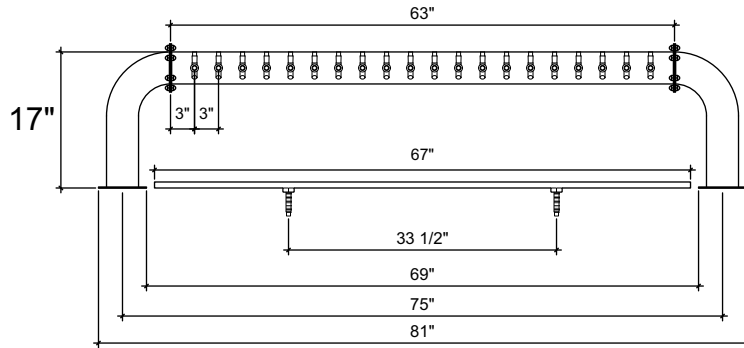

(just a representation of this,
may not look exactly like the rendering)

FRONT VIEW

SIDE VIEW

TOP VIEW

BFST-20
 Bi-Frost style
 4" ss tube with 6" flanges
 brushed ss
 20 products on 3" centers
 cold blocked and glycol ready
 304 ss faucets and screw in shanks
 please specify how to run the lines
 upon ordering

RMS8-67
 8" x 67" surface mount drip tray with
 perforated insert
 brushed ss
 (2) welded nuts with 5/8" brass drain
 extensions