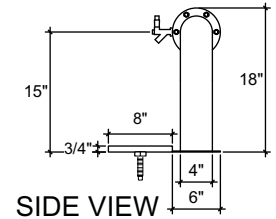

(just a representation of this,
may not look exactly like the rendering)

FRONT VIEW

SIDE VIEW

TOP VIEW

BFST-20
 Bi-Frost style
 4" ss tube with 6" flanges
 brushed ss
 20 products on 3" centers
 cold blocked and glycol ready
 304 ss faucets and screw in shanks
 please specify how to run the lines
 upon ordering

RMS8-67
 8" x 67" surface mount drip tray with
 perforated insert
 brushed ss
 (2) welded nuts with 5/8" brass drain
 extensions