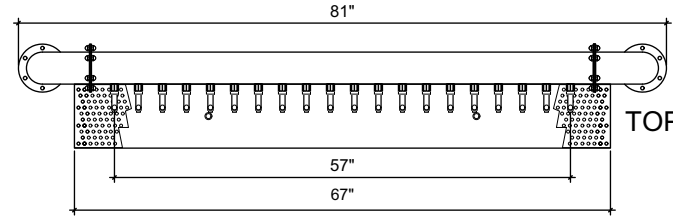

(just a representation of this,
may not look exactly like the rendering)

FRONT VIEW

SIDE VIEW

TOP VIEW

BFST-20
 Bi-Frost style
 4" ss tube with 6" flanges
 brushed ss
 20 products on 3" centers
 cold blocked and glycol ready
 304 ss faucets and screw in shanks
 please specify how to run the lines
 upon ordering

RMS8-67
 8" x 67" surface mount drip tray with
 perforated insert
 brushed ss
 (2) welded nuts with 5/8" brass drain
 extensions