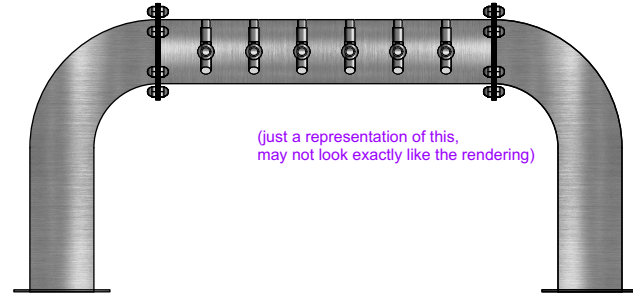

FRONT VIEW

SIDE VIEW

TOP VIEW

BFST-6

Bi-Frost style
 4" ss tube with 6" flanges
 brushed ss
 6 products on 3" centers
 cold blocked and glycol ready
 304 ss faucets and screw in shanks
 please specify how to run the lines
 upon ordering

RMS8-21

8" x 21" surface mount drip tray with
 perforated insert
 brushed ss
 single/center welded nut with 5/8"
 brass drain extension