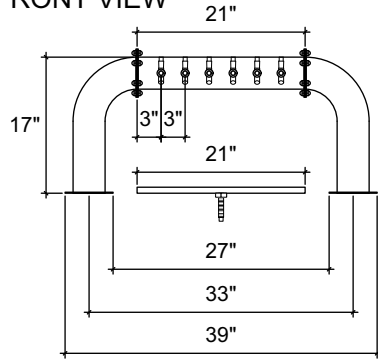

FRONT VIEW

SIDE VIEW

TOP VIEW

BFST-6

Bi-Frost style
 4" ss tube with 6" flanges
 brushed ss
 6 products on 3" centers
 cold blocked and glycol ready
 304 ss faucets and screw in shanks
 please specify how to run the lines
 upon ordering

RMS8-21

8" x 21" surface mount drip tray with
 perforated insert
 brushed ss
 single/center welded nut with 5/8"
 brass drain extension