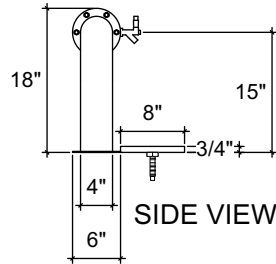

FRONT VIEW

SIDE VIEW

TOP VIEW

BFST-6

Bi-Frost style
 4" ss tube with 6" flanges
 brushed ss
 6 products on 3" centers
 cold blocked and glycol ready
 304 ss faucets and screw in shanks
 please specify how to run the lines
 upon ordering

RMS8-21

8" x 21" surface mount drip tray with
 perforated insert
 brushed ss
 single/center welded nut with 5/8"
 brass drain extension