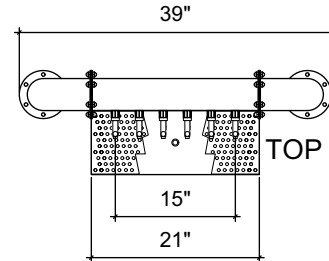

FRONT VIEW

SIDE VIEW

TOP VIEW

BFST-6

Bi-Frost style
 4" ss tube with 6" flanges
 brushed ss
 6 products on 3" centers
 cold blocked and glycol ready
 304 ss faucets and screw in shanks
 please specify how to run the lines
 upon ordering

RMS8-21

8" x 21" surface mount drip tray with
 perforated insert
 brushed ss
 single/center welded nut with 5/8"
 brass drain extension