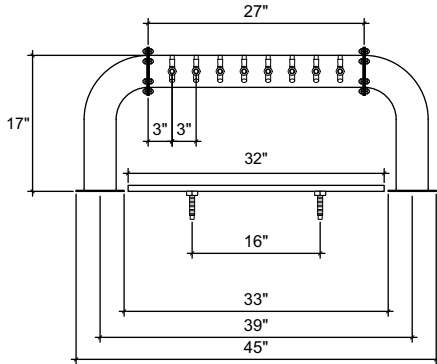

FRONT VIEW

SIDE VIEW

TOP VIEW

BFST-8

Bi-Frost style
 4" ss tube with 6" flanges
 brushed ss
 8 products on 3" centers
 cold blocked and glycol ready
 304 ss faucets and screw in shanks
 please specify how to run the lines
 upon ordering

RMS8-32

8" x 32" surface mount drip tray with
 perforated insert
 brushed ss
 (2) welded nuts with 5/8" brass drain
 extensions