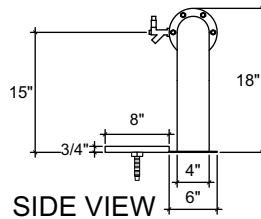

FRONT VIEW

SIDE VIEW

TOP VIEW

BFST-8

Bi-Frost style
 4" ss tube with 6" flanges
 brushed ss
 8 products on 3" centers
 cold blocked and glycol ready
 304 ss faucets and screw in shanks
 please specify how to run the lines
 upon ordering

RMS8-32

8" x 32" surface mount drip tray with
 perforated insert
 brushed ss
 (2) welded nuts with 5/8" brass drain
 extensions