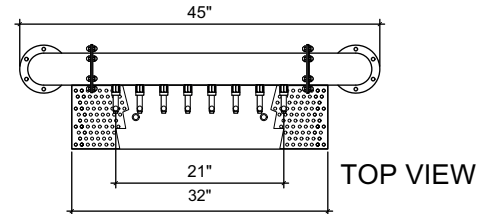

FRONT VIEW

SIDE VIEW

TOP VIEW

BFST-8

Bi-Frost style
 4" ss tube with 6" flanges
 brushed ss
 8 products on 3" centers
 cold blocked and glycol ready
 304 ss faucets and screw in shanks
 please specify how to run the lines
 upon ordering

RMS8-32

8" x 32" surface mount drip tray with
 perforated insert
 brushed ss
 (2) welded nuts with 5/8" brass drain
 extensions