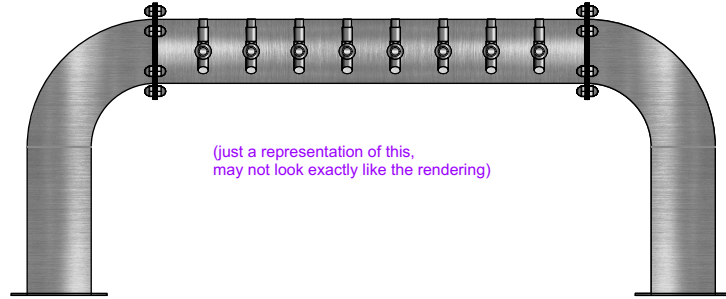

FRONT VIEW

SIDE VIEW

TOP VIEW

BFST-8

Bi-Frost style
 4" ss tube with 6" flanges
 brushed ss
 8 products on 3" centers
 cold blocked and glycol ready
 304 ss faucets and screw in shanks
 please specify how to run the lines
 upon ordering

RMS8-32

8" x 32" surface mount drip tray with
 perforated insert
 brushed ss
 (2) welded nuts with 5/8" brass drain
 extensions