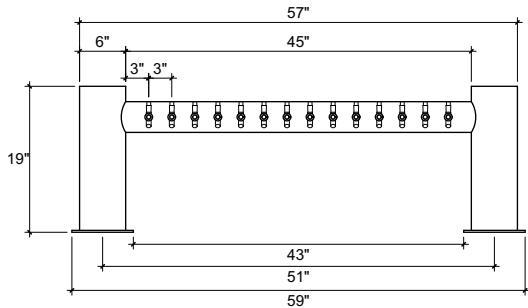

# SIDE VIEW

# TOP VIEW

BH-14

Borg H Style  
brushed ss  
14 products on 3" centers  
cold blocked and glycol ready  
304 ss faucets and screw in shanks

(just a representation of this,  
may not look exactly like the rendering)