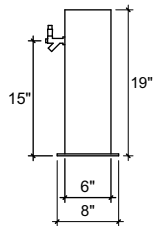

# FRONT VIEW

# SIDE VIEW

# TOP VIEW

BH-14

Borg H Style  
brushed ss  
14 products on 3" centers  
cold blocked and glycol ready  
304 ss faucets and screw in shanks

(just a representation of this,  
may not look exactly like the rendering)