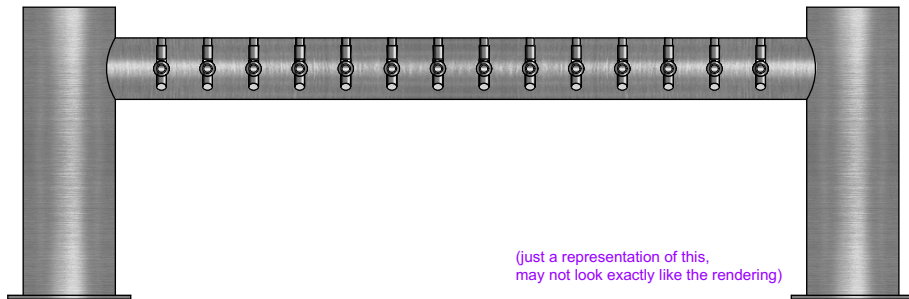

# SIDE VIEW

# TOP VIEW

BH-14

Borg H Style  
brushed ss  
14 products on 3" centers  
cold blocked and glycol ready  
304 ss faucets and screw in shanks

(just a representation of this,  
may not look exactly like the rendering)