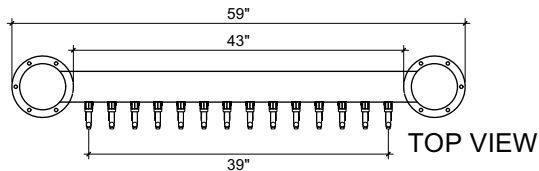

# FRONT VIEW

# SIDE VIEW

# TOP VIEW

BH-14

Borg H Style  
brushed ss  
14 products on 3" centers  
cold blocked and glycol ready  
304 ss faucets and screw in shanks

(just a representation of this,  
may not look exactly like the rendering)