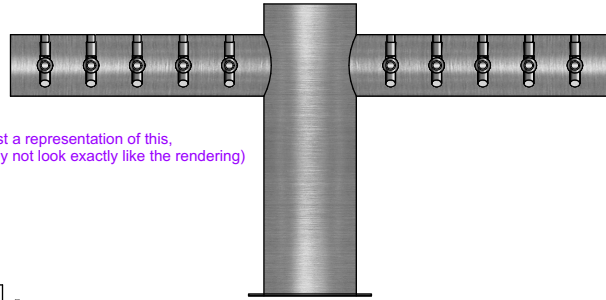

FRONT VIEW

SIDE VIEW

TOP VIEW

BT-10

Borg Tee Style
brushed ss
10 products on 3" centers
cold blocked and glycol ready
304 ss faucets and screw in shanks