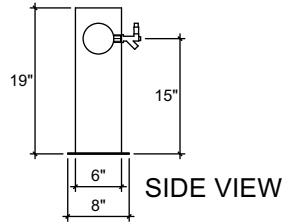

FRONT VIEW

SIDE VIEW

TOP VIEW

BT-10

Borg Tee Style
brushed ss
10 products on 3" centers
cold blocked and glycol ready
304 ss faucets and screw in shanks