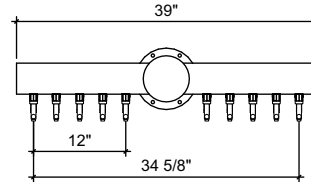

FRONT VIEW

SIDE VIEW

TOP VIEW

BT-10

Borg Tee Style
brushed ss
10 products on 3" centers
cold blocked and glycol ready
304 ss faucets and screw in shanks