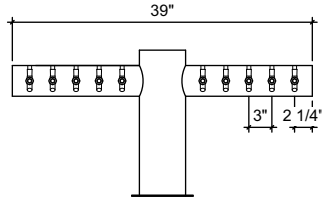

FRONT VIEW

SIDE VIEW

TOP VIEW

BT-10

Borg Tee Style
brushed ss
10 products on 3" centers
cold blocked and glycol ready
304 ss faucets and screw in shanks