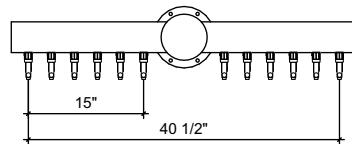

FRONT VIEW

(just a representation of this,
may not look exactly like the rendering)

SIDE VIEW

TOP VIEW

BT-12

Borg Tee Style
 brushed ss
 12 products on 3" centers
 cold blocked and glycol ready
 304 ss faucets and screw in shanks