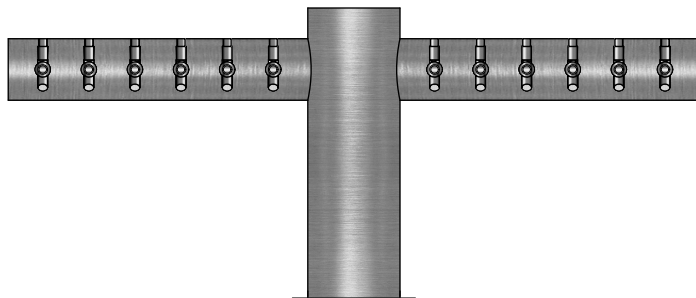

FRONT VIEW

(just a representation of this,
may not look exactly like the rendering)

SIDE VIEW

TOP VIEW

BT-12

Borg Tee Style
 brushed ss
 12 products on 3" centers
 cold blocked and glycol ready
 304 ss faucets and screw in shanks