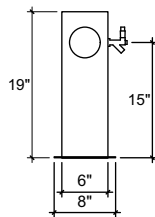

FRONT VIEW

(just a representation of this,
may not look exactly like the rendering)

SIDE VIEW

TOP VIEW

BT-12

Borg Tee Style
 brushed ss
 12 products on 3" centers
 cold blocked and glycol ready
 304 ss faucets and screw in shanks