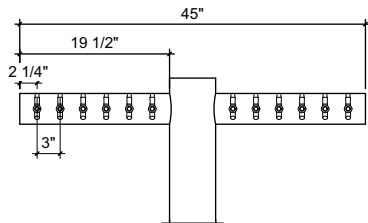

FRONT VIEW

(just a representation of this,
may not look exactly like the rendering)

SIDE VIEW

TOP VIEW

BT-12

Borg Tee Style
 brushed ss
 12 products on 3" centers
 cold blocked and glycol ready
 304 ss faucets and screw in shanks