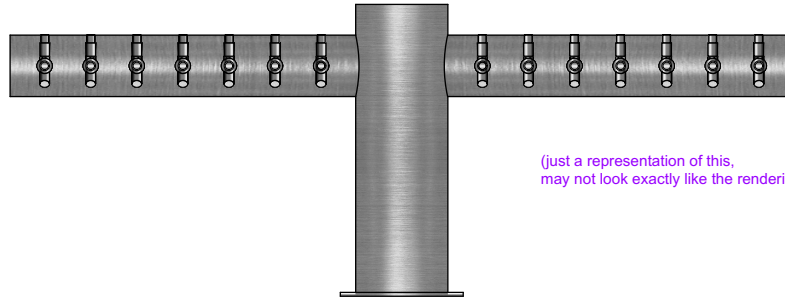

FRONT VIEW

SIDE VIEW

TOP VIEW

BT-14

Borg Tee Style
 brushed ss
 14 products on 3" centers
 cold blocked and glycol ready
 304 ss faucets and screw in shanks

(just a representation of this,
 may not look exactly like the rendering)