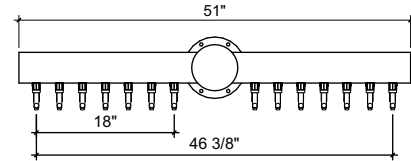

FRONT VIEW

SIDE VIEW

TOP VIEW

BT-14

Borg Tee Style
 brushed ss
 14 products on 3" centers
 cold blocked and glycol ready
 304 ss faucets and screw in shanks

(just a representation of this,
 may not look exactly like the rendering)