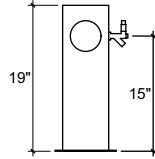

FRONT VIEW

SIDE VIEW

TOP VIEW

BT-14

Borg Tee Style
 brushed ss
 14 products on 3" centers
 cold blocked and glycol ready
 304 ss faucets and screw in shanks

(just a representation of this,
 may not look exactly like the rendering)