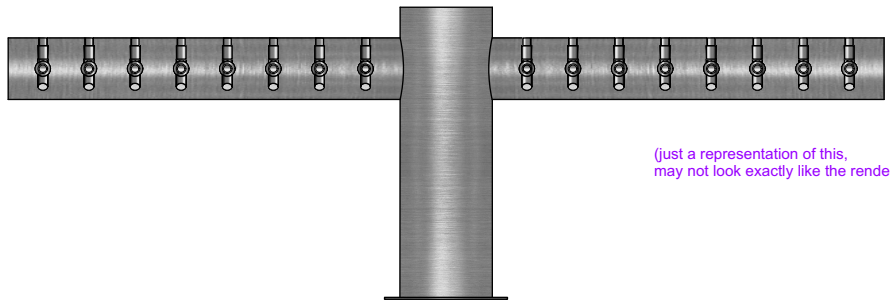

FRONT VIEW

SIDE VIEW

TOP VIEW

(just a representation of this, may not look exactly like the rendering)

BT-16
 Borg Tee Style
 brushed ss
 16 products on 3" centers
 cold blocked and glycol ready
 304 ss faucets and screw in shanks