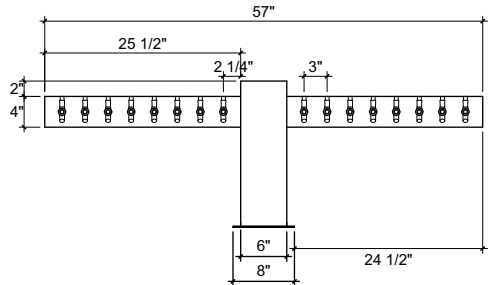

FRONT VIEW

SIDE VIEW

TOP VIEW

(just a representation of this, may not look exactly like the rendering)

BT-16
 Borg Tee Style
 brushed ss
 16 products on 3" centers
 cold blocked and glycol ready
 304 ss faucets and screw in shanks