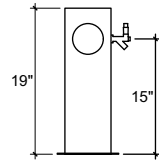

FRONT VIEW

SIDE VIEW

TOP VIEW

(just a representation of this, may not look exactly like the rendering)

BT-16
 Borg Tee Style
 brushed ss
 16 products on 3" centers
 cold blocked and glycol ready
 304 ss faucets and screw in shanks