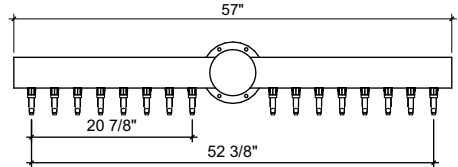

FRONT VIEW

SIDE VIEW

TOP VIEW

(just a representation of this, may not look exactly like the rendering)

BT-16
 Borg Tee Style
 brushed ss
 16 products on 3" centers
 cold blocked and glycol ready
 304 ss faucets and screw in shanks