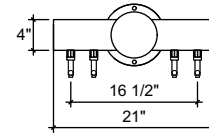

FRONT VIEW

(just a representation of this,
may not look exactly like the rendering)

SIDE VIEW

TOP VIEW

BT-4

Borg Tee Style
brushed ss
4 products on 3" centers
cold blocked and glycol ready
304 ss faucets and screw in shanks