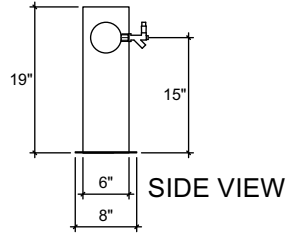

FRONT VIEW

(just a representation of this,
may not look exactly like the rendering)

SIDE VIEW

TOP VIEW

BT-4

Borg Tee Style
brushed ss
4 products on 3" centers
cold blocked and glycol ready
304 ss faucets and screw in shanks