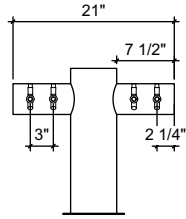

FRONT VIEW

(just a representation of this,
may not look exactly like the rendering)

SIDE VIEW

TOP VIEW

BT-4

Borg Tee Style
brushed ss
4 products on 3" centers
cold blocked and glycol ready
304 ss faucets and screw in shanks