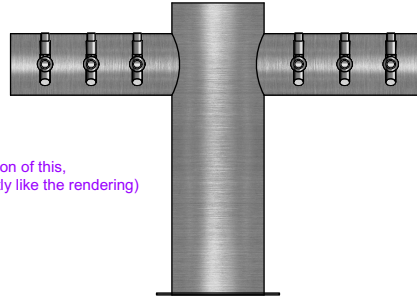

FRONT VIEW

(just a representation of this,
may not look exactly like the rendering)

BT-6

Borg Tee Style
brushed ss
6 products on 3" centers
cold blocked and glycol ready
304 ss faucets and screw in shanks

SIDE VIEW

TOP VIEW