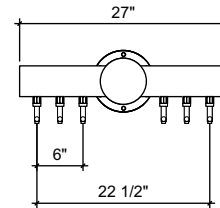

FRONT VIEW

(just a representation of this,
may not look exactly like the rendering)

BT-6

Borg Tee Style
brushed ss
6 products on 3" centers
cold blocked and glycol ready
304 ss faucets and screw in shanks

SIDE VIEW

TOP VIEW