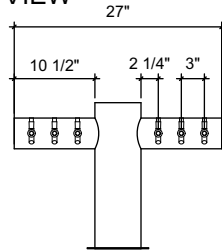

FRONT VIEW

(just a representation of this,
may not look exactly like the rendering)

BT-6

Borg Tee Style
brushed ss
6 products on 3" centers
cold blocked and glycol ready
304 ss faucets and screw in shanks

SIDE VIEW

TOP VIEW