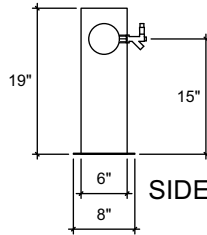

FRONT VIEW

(just a representation of this,
may not look exactly like the rendering)

BT-6

Borg Tee Style
brushed ss
6 products on 3" centers
cold blocked and glycol ready
304 ss faucets and screw in shanks

SIDE VIEW

TOP VIEW