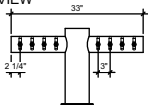

FRONT VIEW

(just a representation of this,
may not look exactly like the rendering)

SIDE VIEW

TOP VIEW

BT-8

Borg Tee Style
brushed ss
8 products on 3" centers
cold blocked and glycol ready
304 ss faucets and screw in shanks