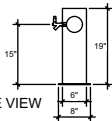

FRONT VIEW

(just a representation of this,
may not look exactly like the rendering)

SIDE VIEW

TOP VIEW

BT-8

Borg Tee Style
brushed ss
8 products on 3" centers
cold blocked and glycol ready
304 ss faucets and screw in shanks