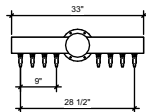

FRONT VIEW

(just a representation of this,
may not look exactly like the rendering)

SIDE VIEW

TOP VIEW

BT-8

Borg Tee Style
brushed ss
8 products on 3" centers
cold blocked and glycol ready
304 ss faucets and screw in shanks