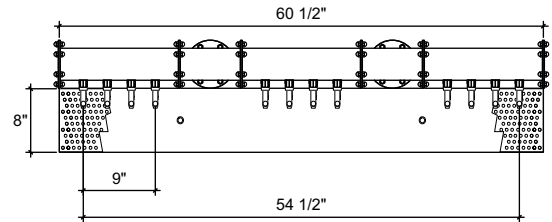

SIDE VIEW

FRONT VIEW

TOP VIEW

DPT-12

Double Pipe Tee
 4" ss tube with 6" flanges
 brushed ss
 12 products on 3" centers
 cold blocked and glycol ready
 304 ss faucets and screw in shanks
 please specify how to run the lines
 upon ordering

RMS8-60.5

8" x 60.5" surface mount drip tray with
 perforated insert(s)
 brushed ss
 (2) welded nuts with 5/8" brass drain
 extensions