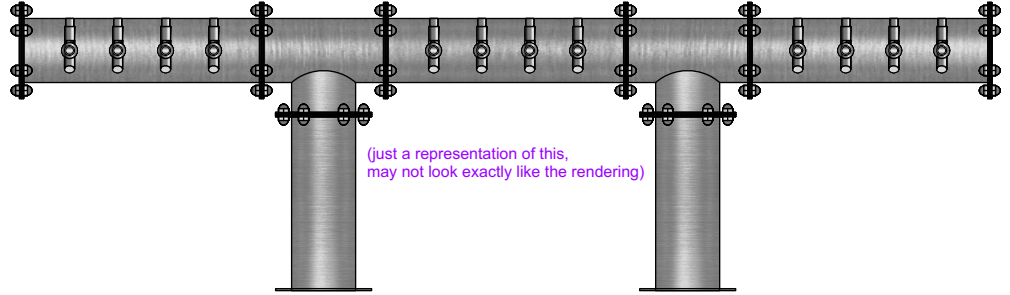

SIDE VIEW

FRONT VIEW

TOP VIEW

DPT-12

Double Pipe Tee
 4" ss tube with 6" flanges
 brushed ss
 12 products on 3" centers
 cold blocked and glycol ready
 304 ss faucets and screw in shanks
 please specify how to run the lines
 upon ordering

RMS8-60.5

8" x 60.5" surface mount drip tray with
 perforated insert(s)
 brushed ss
 (2) welded nuts with 5/8" brass drain
 extensions