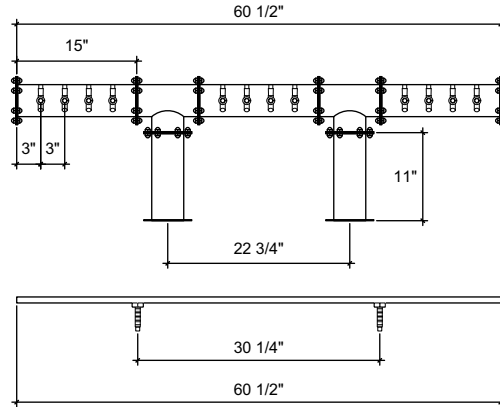

SIDE VIEW

FRONT VIEW

TOP VIEW

DPT-12

Double Pipe Tee
 4" ss tube with 6" flanges
 brushed ss
 12 products on 3" centers
 cold blocked and glycol ready
 304 ss faucets and screw in shanks
 please specify how to run the lines
 upon ordering

RMS8-60.5

8" x 60.5" surface mount drip tray with
 perforated insert(s)
 brushed ss
 (2) welded nuts with 5/8" brass drain
 extensions