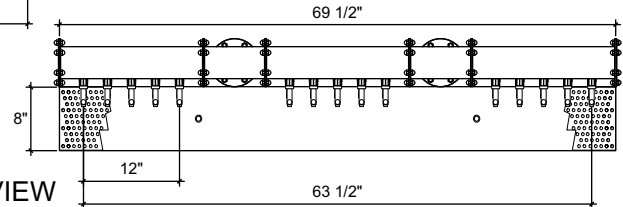

FRONT VIEW

SIDE VIEW

TOP VIEW

**DPT-15**

Double Pipe Tee  
 4" ss tube with 6" flanges  
 brushed ss  
 15 products on 3" centers  
 cold blocked and glycol ready  
 304 ss faucets and screw in shanks  
 please specify how to run the lines  
 upon ordering

RMS8-69.5  
 8" x 69.5" surface mount drip tray with  
 perforated insert(s)  
 brushed ss  
 (2) welded nuts with 5/8" brass drain  
 extensions