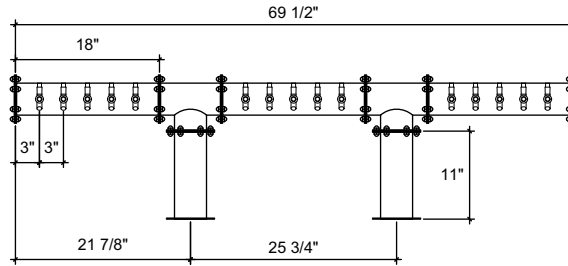

FRONT VIEW

SIDE VIEW

TOP VIEW

**DPT-15**

Double Pipe Tee  
 4" ss tube with 6" flanges  
 brushed ss  
 15 products on 3" centers  
 cold blocked and glycol ready  
 304 ss faucets and screw in shanks  
 please specify how to run the lines  
 upon ordering

RMS8-69.5  
 8" x 69.5" surface mount drip tray with  
 perforated insert(s)  
 brushed ss  
 (2) welded nuts with 5/8" brass drain  
 extensions