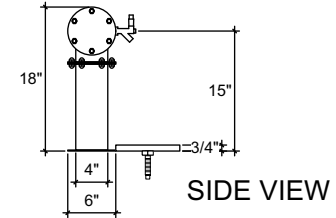

FRONT VIEW

SIDE VIEW

TOP VIEW

**DPT-15**

Double Pipe Tee  
 4" ss tube with 6" flanges  
 brushed ss  
 15 products on 3" centers  
 cold blocked and glycol ready  
 304 ss faucets and screw in shanks  
 please specify how to run the lines  
 upon ordering

RMS8-69.5  
 8" x 69.5" surface mount drip tray with  
 perforated insert(s)  
 brushed ss  
 (2) welded nuts with 5/8" brass drain  
 extensions