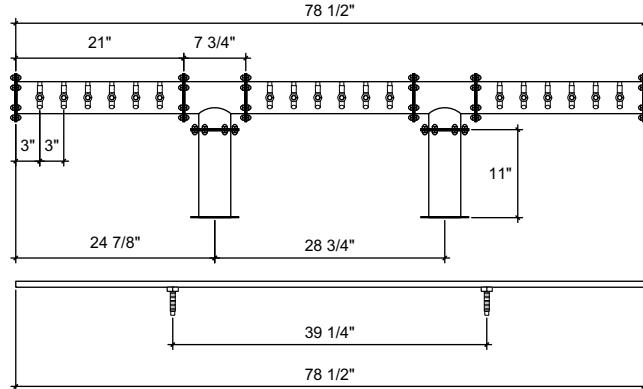

FRONT VIEW

SIDE VIEW

TOP VIEW

DPT-18

Double Pipe Tee
 4" ss tube with 6" flanges
 brushed ss
 18 products on 3" centers
 cold blocked and glycol ready
 304 ss faucets and screw in shanks
 please specify how to run the lines
 upon ordering

RMS8-78.5

8" x 78.5" surface mount drip tray with
 perforated insert(s)
 brushed ss
 (2) welded nuts with 5/8" brass drain
 extensions