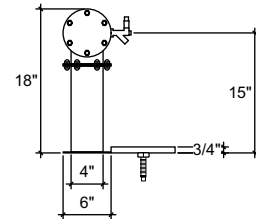

FRONT VIEW

SIDE VIEW

TOP VIEW

DPT-18

Double Pipe Tee
 4" ss tube with 6" flanges
 brushed ss
 18 products on 3" centers
 cold blocked and glycol ready
 304 ss faucets and screw in shanks
 please specify how to run the lines
 upon ordering

RMS8-78.5

8" x 78.5" surface mount drip tray with
 perforated insert(s)
 brushed ss
 (2) welded nuts with 5/8" brass drain
 extensions