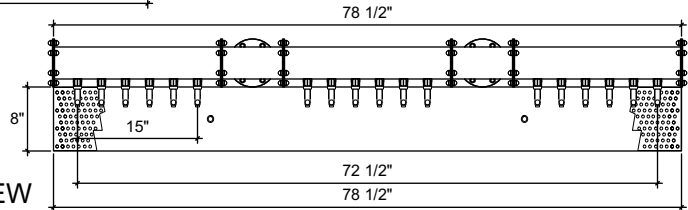

FRONT VIEW

SIDE VIEW

TOP VIEW

DPT-18

Double Pipe Tee
 4" ss tube with 6" flanges
 brushed ss
 18 products on 3" centers
 cold blocked and glycol ready
 304 ss faucets and screw in shanks
 please specify how to run the lines
 upon ordering

RMS8-78.5

8" x 78.5" surface mount drip tray with
 perforated insert(s)
 brushed ss
 (2) welded nuts with 5/8" brass drain
 extensions