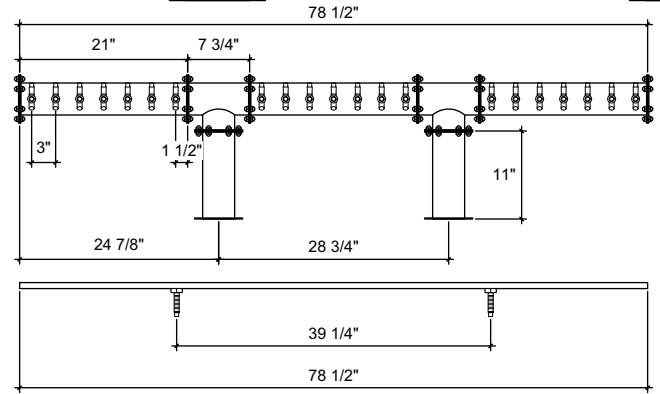

(just a representation of this,
may not look exactly like the rendering)

FRONT VIEW

SIDE VIEW

TOP VIEW

DPT-21

Double Pipe Tee
 4" ss tube with 6" flanges
 brushed ss
 21 products on 3" centers
 cold blocked and glycol ready
 304 ss faucets and screw in shanks
 please specify how to run the lines
 upon ordering

RMS8-78.5
 8" x 78.5" surface mount drip tray with
 perforated insert(s)
 brushed ss
 (2) welded nuts with 5/8" brass drain
 extensions