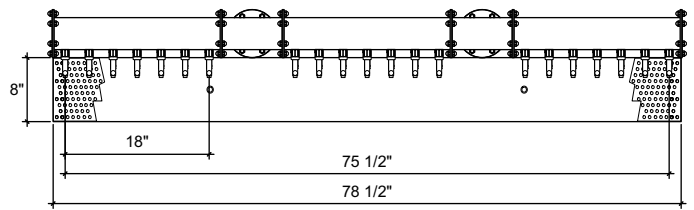

(just a representation of this,
may not look exactly like the rendering)

FRONT VIEW

SIDE VIEW

TOP VIEW

DPT-21

Double Pipe Tee
 4" ss tube with 6" flanges
 brushed ss
 21 products on 3" centers
 cold blocked and glycol ready
 304 ss faucets and screw in shanks
 please specify how to run the lines
 upon ordering

RMS8-78.5
 8" x 78.5" surface mount drip tray with
 perforated insert(s)
 brushed ss
 (2) welded nuts with 5/8" brass drain
 extensions