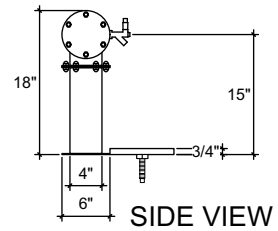

(just a representation of this,
may not look exactly like the rendering)

FRONT VIEW

SIDE VIEW

TOP VIEW

DPT-21

Double Pipe Tee
 4" ss tube with 6" flanges
 brushed ss
 21 products on 3" centers
 cold blocked and glycol ready
 304 ss faucets and screw in shanks
 please specify how to run the lines
 upon ordering

RMS8-78.5
 8" x 78.5" surface mount drip tray with
 perforated insert(s)
 brushed ss
 (2) welded nuts with 5/8" brass drain
 extensions