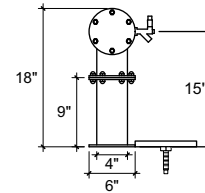

(just a representation of this,
may not look exactly like the rendering)

FRONT VIEW

SIDE VIEW

TOP VIEW

DPY-12

Double Pipe Y
4" ss tube with 6" flanges
brushed ss
12 products on 3" centers
cold blocked and glycol ready
304 ss faucets and screw in shanks
please specify how to run the lines
upon ordering

RMS8-60

8" x 60" surface mount drip tray with
perforated insert(s)
brushed ss
(2) welded nuts with 5/8" brass drain
extensions