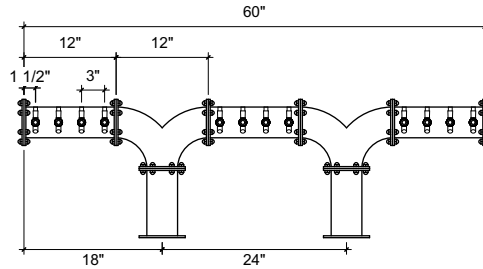

(just a representation of this,
may not look exactly like the rendering)

FRONT VIEW

SIDE VIEW

TOP VIEW

DPY-12

Double Pipe Y
4" ss tube with 6" flanges
brushed ss
12 products on 3" centers
cold blocked and glycol ready
304 ss faucets and screw in shanks
please specify how to run the lines
upon ordering

RMS8-60

8" x 60" surface mount drip tray with
perforated insert(s)
brushed ss
(2) welded nuts with 5/8" brass drain
extensions