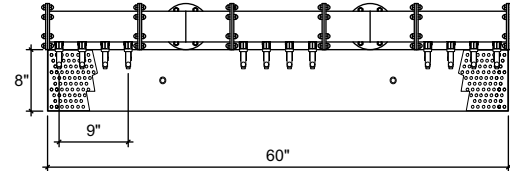

(just a representation of this,
may not look exactly like the rendering)

FRONT VIEW

SIDE VIEW

TOP VIEW

DPY-12

Double Pipe Y
4" ss tube with 6" flanges
brushed ss
12 products on 3" centers
cold blocked and glycol ready
304 ss faucets and screw in shanks
please specify how to run the lines
upon ordering

RMS8-60

8" x 60" surface mount drip tray with
perforated insert(s)
brushed ss
(2) welded nuts with 5/8" brass drain
extensions