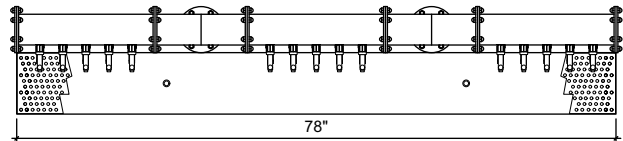

(just a representation of this,  
may not look exactly like the rendering)

FRONT VIEW

SIDE VIEW

TOP VIEW

**DPY-15**

Double Pipe Y  
4" ss tube with 6" flanges  
brushed ss  
15 products on 3" centers  
cold blocked and glycol ready  
304 ss faucets and screw in shanks  
please specify how to run the lines  
upon ordering

**RMS8-78**

8" x 78" surface mount drip tray with  
perforated insert(s)  
brushed ss  
(2) welded nuts with 5/8" brass drain  
extensions