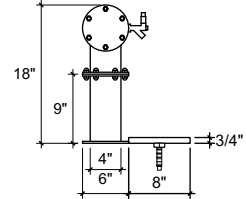

(just a representation of this,  
may not look exactly like the rendering)

FRONT VIEW

SIDE VIEW

TOP VIEW

**DPY-15**

Double Pipe Y  
4" ss tube with 6" flanges  
brushed ss  
15 products on 3" centers  
cold blocked and glycol ready  
304 ss faucets and screw in shanks  
please specify how to run the lines  
upon ordering

**RMS8-78**

8" x 78" surface mount drip tray with  
perforated insert(s)  
brushed ss  
(2) welded nuts with 5/8" brass drain  
extensions