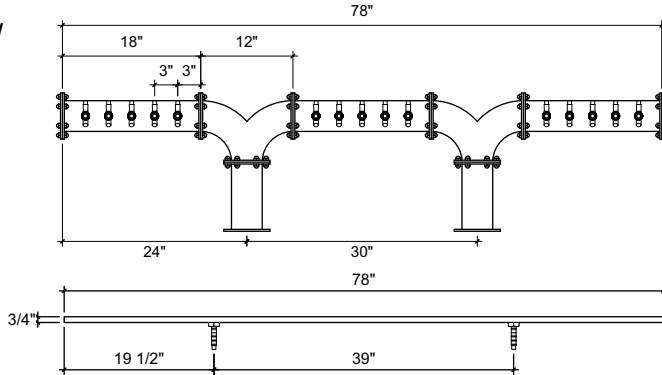

(just a representation of this,  
may not look exactly like the rendering)

FRONT VIEW

SIDE VIEW

TOP VIEW

**DPY-15**

Double Pipe Y  
4" ss tube with 6" flanges  
brushed ss  
15 products on 3" centers  
cold blocked and glycol ready  
304 ss faucets and screw in shanks  
please specify how to run the lines  
upon ordering

**RMS8-78**

8" x 78" surface mount drip tray with  
perforated insert(s)  
brushed ss  
(2) welded nuts with 5/8" brass drain  
extensions