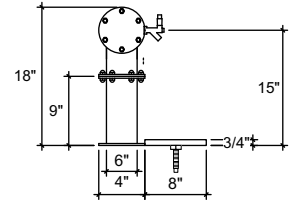

FRONT VIEW

SIDE VIEW

TOP VIEW

DPY-18

Double Pipe Y
 4" ss tube with 6" flanges
 brushed ss
 18 products on 3" centers
 cold blocked and glycol ready
 304 ss faucets and screw in shanks
 please specify how to run the lines
 upon ordering

RMS8-87

8" x 87" surface mount drip tray with
 perforated insert(s)
 brushed ss
 (2) welded nuts with 5/8" brass drain
 extensions