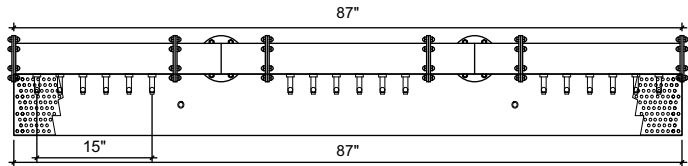

FRONT VIEW

SIDE VIEW

TOP VIEW

DPY-18

Double Pipe Y
 4" ss tube with 6" flanges
 brushed ss
 18 products on 3" centers
 cold blocked and glycol ready
 304 ss faucets and screw in shanks
 please specify how to run the lines
 upon ordering

RMS8-87

8" x 87" surface mount drip tray with
 perforated insert(s)
 brushed ss
 (2) welded nuts with 5/8" brass drain
 extensions