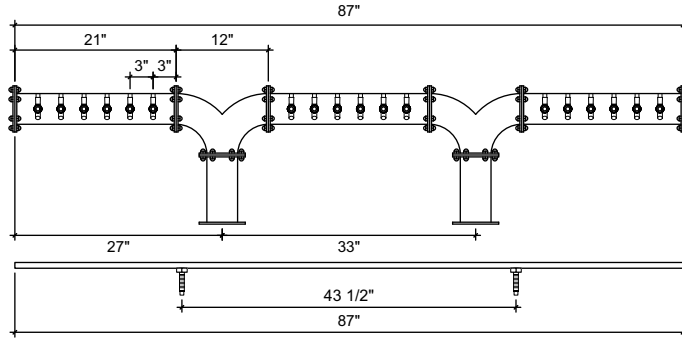

FRONT VIEW

SIDE VIEW

TOP VIEW

DPY-18

Double Pipe Y
 4" ss tube with 6" flanges
 brushed ss
 18 products on 3" centers
 cold blocked and glycol ready
 304 ss faucets and screw in shanks
 please specify how to run the lines
 upon ordering

RMS8-87

8" x 87" surface mount drip tray with
 perforated insert(s)
 brushed ss
 (2) welded nuts with 5/8" brass drain
 extensions