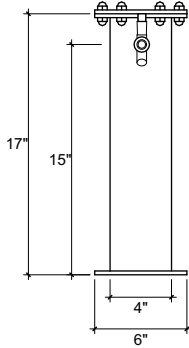

FRONT VIEW

(just a representation of this,
may not look exactly like the rendering)

SIDE VIEW

TOP VIEW

F-1

Frankenstein Tower
brushed ss
single product
cold blocked and glycol ready
304 ss faucets and screw in shanks