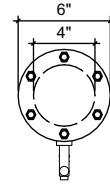

FRONT VIEW

(just a representation of this,
may not look exactly like the rendering)

SIDE VIEW

TOP VIEW

F-1

Frankenstein Tower
brushed ss
single product
cold blocked and glycol ready
304 ss faucets and screw in shanks