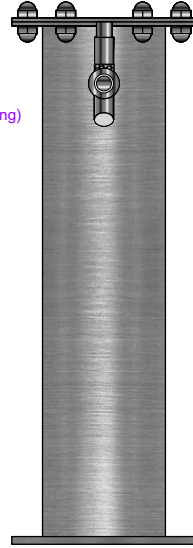

FRONT VIEW

(just a representation of this,
may not look exactly like the rendering)

SIDE VIEW

TOP VIEW

F-1

Frankenstein Tower
brushed ss
single product
cold blocked and glycol ready
304 ss faucets and screw in shanks