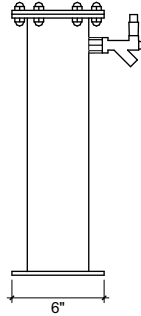

FRONT VIEW

(just a representation of this,
may not look exactly like the rendering)

SIDE VIEW

TOP VIEW

F-1

Frankenstein Tower
brushed ss
single product
cold blocked and glycol ready
304 ss faucets and screw in shanks