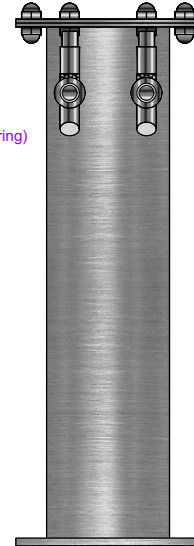

FRONT VIEW

(just a representation of this,
may not look exactly like the rendering)

SIDE VIEW

TOP VIEW

F-2

Frankenstein Tower
brushed ss
dual product
cold blocked and glycol ready
304 ss faucets and screw in shanks