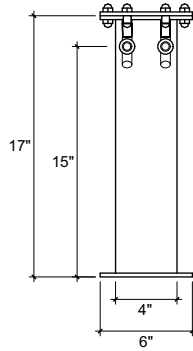

FRONT VIEW

(just a representation of this,
may not look exactly like the rendering)

SIDE VIEW

TOP VIEW

F-2

Frankenstein Tower
brushed ss
dual product
cold blocked and glycol ready
304 ss faucets and screw in shanks