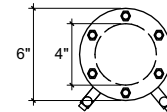

FRONT VIEW

(just a representation of this,
may not look exactly like the rendering)

SIDE VIEW

TOP VIEW

F-2

Frankenstein Tower
brushed ss
dual product
cold blocked and glycol ready
304 ss faucets and screw in shanks