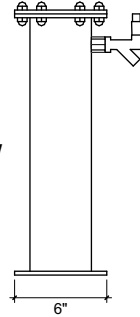

FRONT VIEW

(just a representation of this,
may not look exactly like the rendering)

SIDE VIEW

TOP VIEW

F-2

Frankenstein Tower
brushed ss
dual product
cold blocked and glycol ready
304 ss faucets and screw in shanks