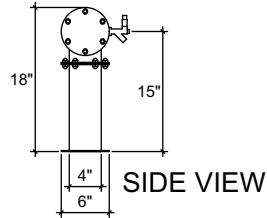

## FRONT VIEW

## TOP VIEW

PT-10

Pipe Tee  
brushed ss  
10 products on 3" centers  
cold blocked and glycol ready  
304 ss faucets and screw in shanks