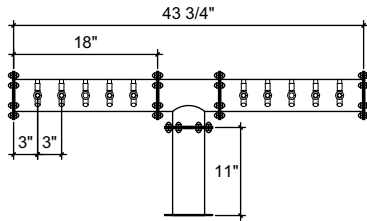

## FRONT VIEW

## TOP VIEW

PT-10

Pipe Tee  
brushed ss  
10 products on 3" centers  
cold blocked and glycol ready  
304 ss faucets and screw in shanks