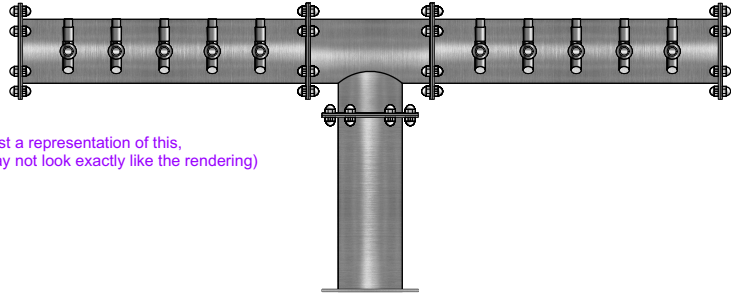

## FRONT VIEW

## TOP VIEW

PT-10

Pipe Tee  
brushed ss  
10 products on 3" centers  
cold blocked and glycol ready  
304 ss faucets and screw in shanks