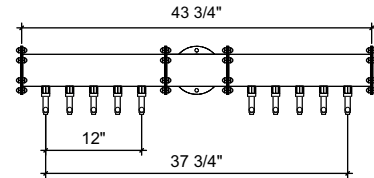

## FRONT VIEW

## TOP VIEW

PT-10

Pipe Tee  
brushed ss  
10 products on 3" centers  
cold blocked and glycol ready  
304 ss faucets and screw in shanks