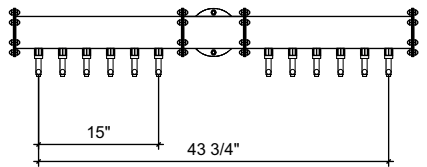

FRONT VIEW

(just a representation of this,
may not look exactly like the rendering)

SIDE VIEW

PT-12
 Pipe Tee
 brushed ss
 12 products on 3" centers
 cold blocked and glycol ready
 304 ss faucets and screw in shanks

TOP VIEW