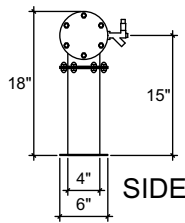

FRONT VIEW

(just a representation of this,
may not look exactly like the rendering)

SIDE VIEW

PT-12
 Pipe Tee
 brushed ss
 12 products on 3" centers
 cold blocked and glycol ready
 304 ss faucets and screw in shanks

TOP VIEW