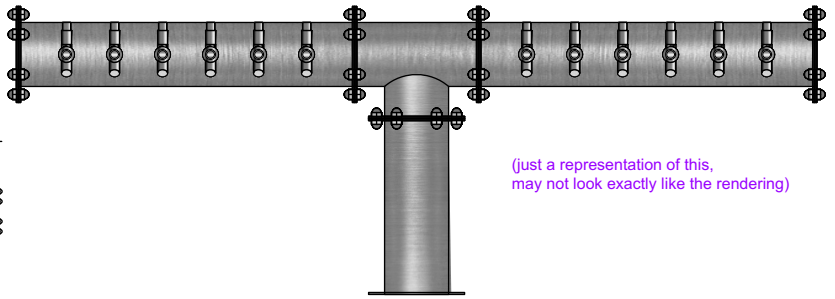

FRONT VIEW

(just a representation of this,
may not look exactly like the rendering)

SIDE VIEW

PT-12
 Pipe Tee
 brushed ss
 12 products on 3" centers
 cold blocked and glycol ready
 304 ss faucets and screw in shanks

TOP VIEW