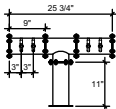

### FRONT VIEW

(just a representation of this,  
may not look exactly like the rendering)

PT-4

Pipe Tee  
brushed ss  
4 products on 3" centers  
cold blocked and glycol ready  
304 ss faucets and screw in shanks

SIDE VIEW

TOP VIEW