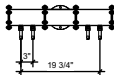

### FRONT VIEW

(just a representation of this,  
may not look exactly like the rendering)

PT-4

Pipe Tee  
brushed ss  
4 products on 3" centers  
cold blocked and glycol ready  
304 ss faucets and screw in shanks

SIDE VIEW

TOP VIEW