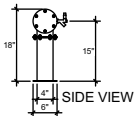

### FRONT VIEW

(just a representation of this,  
may not look exactly like the rendering)

PT-4

Pipe Tee  
brushed ss  
4 products on 3" centers  
cold blocked and glycol ready  
304 ss faucets and screw in shanks

SIDE VIEW

TOP VIEW