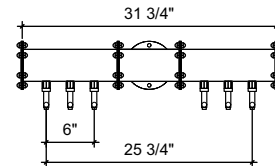

FRONT VIEW

(just a representation of this,
may not look exactly like the rendering)

SIDE VIEW

TOP VIEW

PT-6

Pipe Tee
brushed ss
6 products on 3" centers
cold blocked and glycol ready
304 ss faucets and screw in shanks