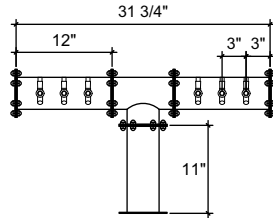

FRONT VIEW

(just a representation of this,
may not look exactly like the rendering)

SIDE VIEW

TOP VIEW

PT-6

Pipe Tee
brushed ss
6 products on 3" centers
cold blocked and glycol ready
304 ss faucets and screw in shanks