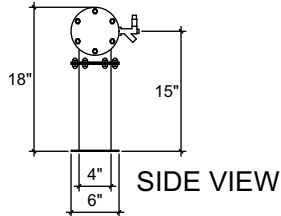

FRONT VIEW

(just a representation of this,
may not look exactly like the rendering)

SIDE VIEW

TOP VIEW

PT-6

Pipe Tee
brushed ss
6 products on 3" centers
cold blocked and glycol ready
304 ss faucets and screw in shanks