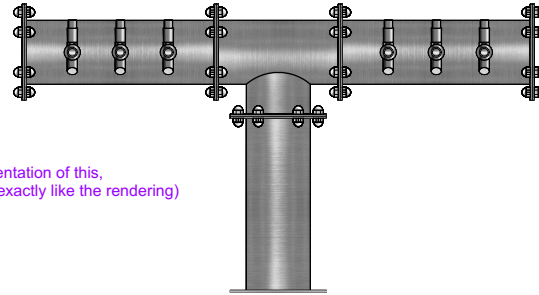

FRONT VIEW

(just a representation of this,
may not look exactly like the rendering)

SIDE VIEW

TOP VIEW

PT-6

Pipe Tee
brushed ss
6 products on 3" centers
cold blocked and glycol ready
304 ss faucets and screw in shanks