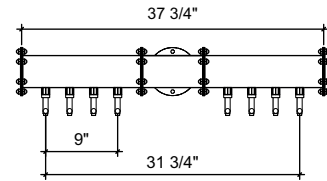

## FRONT VIEW

(just a representation of this,  
may not look exactly like the rendering)

## SIDE VIEW

## TOP VIEW

PT-8

Pipe Tee  
brushed ss  
8 products on 3" centers  
cold blocked and glycol ready  
304 ss faucets and screw in shanks