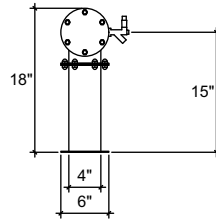

## FRONT VIEW

(just a representation of this,  
may not look exactly like the rendering)

## SIDE VIEW

## TOP VIEW

PT-8

Pipe Tee  
brushed ss  
8 products on 3" centers  
cold blocked and glycol ready  
304 ss faucets and screw in shanks