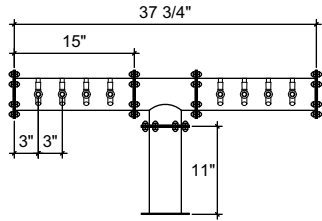

## FRONT VIEW

(just a representation of this,  
may not look exactly like the rendering)

## SIDE VIEW

## TOP VIEW

PT-8

Pipe Tee  
brushed ss  
8 products on 3" centers  
cold blocked and glycol ready  
304 ss faucets and screw in shanks