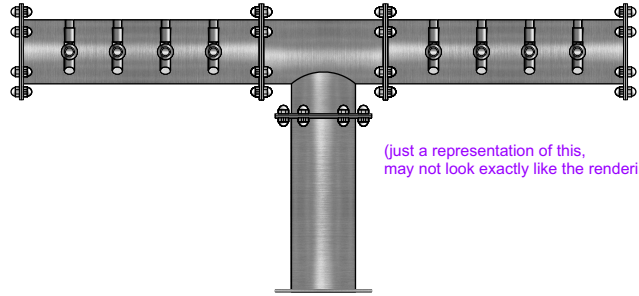

## FRONT VIEW

(just a representation of this,  
may not look exactly like the rendering)

## SIDE VIEW

## TOP VIEW

PT-8

Pipe Tee  
brushed ss  
8 products on 3" centers  
cold blocked and glycol ready  
304 ss faucets and screw in shanks