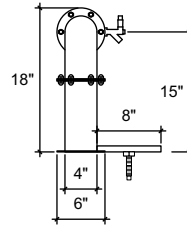

FRONT VIEW

SIDE VIEW

TOP VIEW

PTPT-10

Pass Through Pipe Tower
 4" ss tube with 6" flanges
 brushed ss
 10 products on 3" centers
 cold blocked and glycol ready
 304 ss faucets and screw in shanks
 please specify how to run the lines
 upon ordering

RMS8-33

8" x 33" surface mount drip tray with
 perforated insert(s)
 brushed ss
 (2) welded nuts with 5/8" brass drain
 extensions