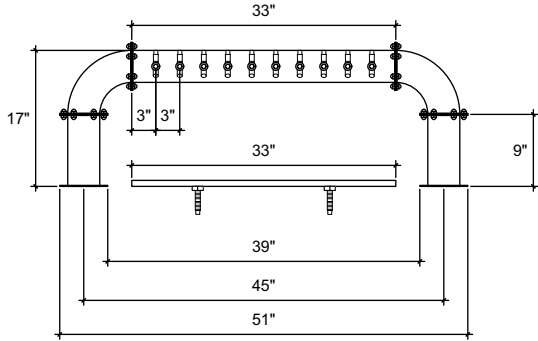

FRONT VIEW

SIDE VIEW

TOP VIEW

PTPT-10

Pass Through Pipe Tower
 4" ss tube with 6" flanges
 brushed ss
 10 products on 3" centers
 cold blocked and glycol ready
 304 ss faucets and screw in shanks
 please specify how to run the lines
 upon ordering

RMS8-33

8" x 33" surface mount drip tray with
 perforated insert(s)
 brushed ss
 (2) welded nuts with 5/8" brass drain
 extensions