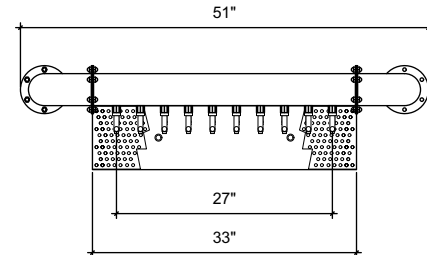

FRONT VIEW

SIDE VIEW

TOP VIEW

PTPT-10

Pass Through Pipe Tower
 4" ss tube with 6" flanges
 brushed ss
 10 products on 3" centers
 cold blocked and glycol ready
 304 ss faucets and screw in shanks
 please specify how to run the lines
 upon ordering

RMS8-33

8" x 33" surface mount drip tray with
 perforated insert(s)
 brushed ss
 (2) welded nuts with 5/8" brass drain
 extensions