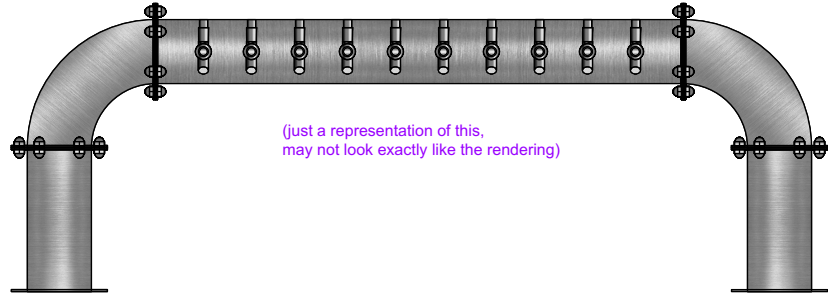

FRONT VIEW

SIDE VIEW

TOP VIEW

PTPT-10

Pass Through Pipe Tower
 4" ss tube with 6" flanges
 brushed ss
 10 products on 3" centers
 cold blocked and glycol ready
 304 ss faucets and screw in shanks
 please specify how to run the lines
 upon ordering

RMS8-33

8" x 33" surface mount drip tray with
 perforated insert(s)
 brushed ss
 (2) welded nuts with 5/8" brass drain
 extensions