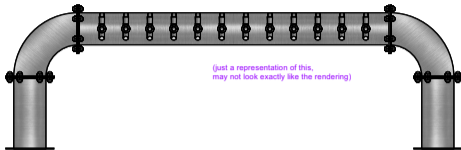

FRONT VIEW

(just a representation of this,
may not look exactly like the rendering)

SIDE VIEW

PTPT-12

Pass Through Pipe Tower
 8" ss tube with 6" flanges
 brushed ss
 12 products on 3" centers
 cold blocked and glycol ready
 304 ss faucets and screw in shanks
 please specify how to run the lines
 upon ordering

RMS8-39

8" x 39" surface mount drip tray with
 perforated insert(s)
 brushed ss
 2) welded nuts with 5/8" brass drain
 extensions