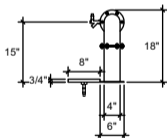

FRONT VIEW

(just a representation of this,
may not look exactly like the rendering)

SIDE VIEW

PTPT-12

Pass Through Pipe Tower
 8" ss tube with 6" flanges
 brushed ss
 12 products on 3" centers
 cold blocked and glycol ready
 304 ss faucets and screw in shanks
 please specify how to run the lines
 upon ordering

RMS8-39

8" x 39" surface mount drip tray with
 perforated insert(s)
 brushed ss
 2) welded nuts with 5/8" brass drain
 extensions