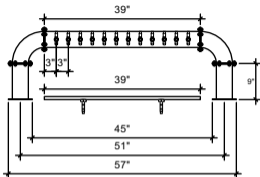

FRONT VIEW

(just a representation of this,
may not look exactly like the rendering)

SIDE VIEW

PTPT-12

Pass Through Pipe Tower
 8" ss tube with 6" flanges
 brushed ss
 12 products on 3" centers
 cold blocked and glycol ready
 304 ss faucets and screw in shanks
 please specify how to run the lines
 upon ordering

RMS8-39

8" x 39" surface mount drip tray with
 perforated insert(s)
 brushed ss
 2) welded nuts with 5/8" brass drain
 extensions