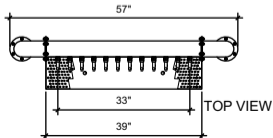

FRONT VIEW

(just a representation of this,
may not look exactly like the rendering)

SIDE VIEW

PTPT-12

Pass Through Pipe Tower
 8" ss tube with 6" flanges
 brushed ss
 12 products on 3" centers
 cold blocked and glycol ready
 304 ss faucets and screw in shanks
 please specify how to run the lines
 upon ordering

RMS8-39

8" x 39" surface mount drip tray with
 perforated insert(s)
 brushed ss
 2) welded nuts with 5/8" brass drain
 extensions