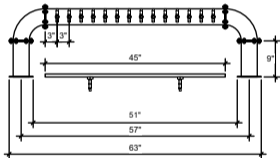

(just a representation of this,  
may not look exactly like the rendering)

FRONT VIEW

SIDE VIEW

TOP VIEW

**PTPT-14**

Pass Through Pipe Tower  
 4" ss tube with 6" flanges  
 brushed ss  
 14 products on 3" centers  
 cold blocked and glycol ready  
 304 ss faucets and screw in shanks  
 please specify how to run the lines  
 upon ordering

RMSB-45  
 3" x 45" surface mount drip tray with  
 perforated insert(s)  
 brushed ss  
 2) welded nuts with 5/8" brass drain  
 extensions