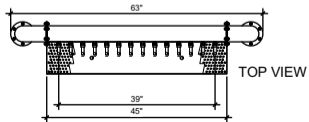

(just a representation of this,  
may not look exactly like the rendering)

FRONT VIEW

SIDE VIEW

TOP VIEW

**PTPT-14**

Pass Through Pipe Tower  
 4" ss tube with 6" flanges  
 brushed ss  
 14 products on 3" centers  
 cold blocked and glycol ready  
 304 ss faucets and screw in shanks  
 please specify how to run the lines  
 upon ordering

RMSB-45  
 3" x 45" surface mount drip tray with  
 perforated insert(s)  
 brushed ss  
 2) welded nuts with 5/8" brass drain  
 extensions