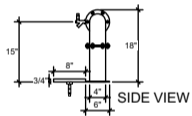

(just a representation of this,  
may not look exactly like the rendering)

FRONT VIEW

SIDE VIEW

TOP VIEW

**PTPT-14**

Pass Through Pipe Tower  
 4" ss tube with 6" flanges  
 brushed ss  
 14 products on 3" centers  
 cold blocked and glycol ready  
 304 ss faucets and screw in shanks  
 please specify how to run the lines  
 upon ordering

RMSB-45  
 3" x 45" surface mount drip tray with  
 perforated insert(s)  
 brushed ss  
 2) welded nuts with 5/8" brass drain  
 extensions