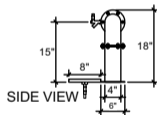

(just a representation of this,
may not look exactly like the rendering)

PTPT-16

Pass Through Pipe Tower
 1" ss tube with 6" flanges
 crushed ss
 16 products on 3" centers
 cold blocked and glycol ready
 304 ss faucets and screw in shanks
 please specify how to run the lines
 upon ordering

RMS8-51

3" x 51" surface mount drip tray with
 perforated insert(s)
 crushed ss
 2) welded nuts with 5/8" brass drain
 extensions