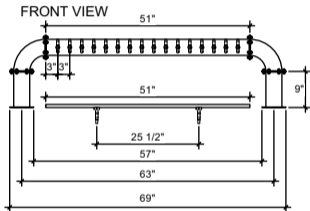

(just a representation of this,
may not look exactly like the rendering)

PTPT-16

Pass Through Pipe Tower
 1" ss tube with 6" flanges
 crushed ss
 16 products on 3" centers
 cold blocked and glycol ready
 304 ss faucets and screw in shanks
 please specify how to run the lines
 upon ordering

RMS8-51

3" x 51" surface mount drip tray with
 perforated insert(s)
 crushed ss
 2) welded nuts with 5/8" brass drain
 extensions