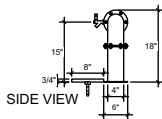

(just a representation of this,  
may not look exactly like the rendering)

**PTPT-20**

Pass Through Pipe Tower  
 4" ss tube with 6" flanges  
 brushed ss  
 20 products on 3" centers  
 cold blocked and glycol ready  
 304 ss faucets and screw in shanks  
 please specify how to run the lines  
 upon ordering

**RMS8-63**

3" x 63" surface mount drip tray with  
 perforated insert(s)  
 brushed ss  
 (2) welded nuts with 5/8" brass drain  
 extensions