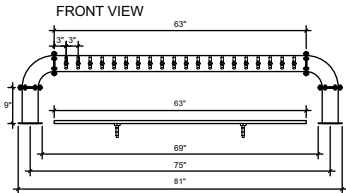

(just a representation of this,  
may not look exactly like the rendering)

**PTPT-20**

Pass Through Pipe Tower  
 4" ss tube with 6" flanges  
 brushed ss  
 20 products on 3" centers  
 cold blocked and glycol ready  
 304 ss faucets and screw in shanks  
 please specify how to run the lines  
 upon ordering

**RMS8-63**

3" x 63" surface mount drip tray with  
 perforated insert(s)  
 brushed ss  
 (2) welded nuts with 5/8" brass drain  
 extensions