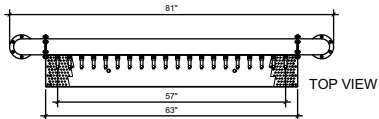

(just a representation of this,  
may not look exactly like the rendering)

**PTPT-20**

Pass Through Pipe Tower  
 4" ss tube with 6" flanges  
 brushed ss  
 20 products on 3" centers  
 cold blocked and glycol ready  
 304 ss faucets and screw in shanks  
 please specify how to run the lines  
 upon ordering

**RMS8-63**

3" x 63" surface mount drip tray with  
 perforated insert(s)  
 brushed ss  
 (2) welded nuts with 5/8" brass drain  
 extensions