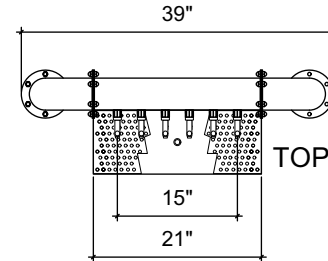

## FRONT VIEW

## SIDE VIEW

## TOP VIEW

RMS8-21  
 8" x 21" surface mount drip tray with  
 perforated insert(s)  
 brushed ss  
 (2) welded nuts with 5/8" brass drain  
 extensions