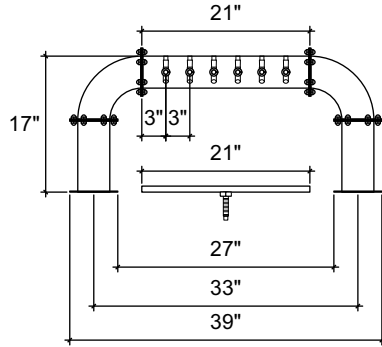

## FRONT VIEW

## SIDE VIEW

## TOP VIEW

RMS8-21  
 8" x 21" surface mount drip tray with  
 perforated insert(s)  
 brushed ss  
 (2) welded nuts with 5/8" brass drain  
 extensions