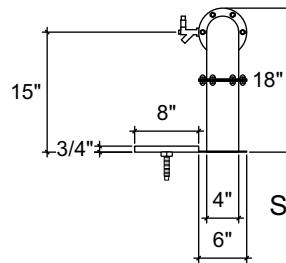

## FRONT VIEW

## SIDE VIEW

## TOP VIEW

RMS8-21  
 8" x 21" surface mount drip tray with  
 perforated insert(s)  
 brushed ss  
 (2) welded nuts with 5/8" brass drain  
 extensions