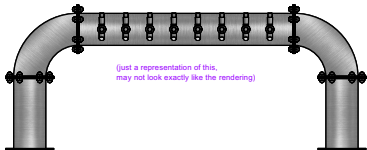

FRONT VIEW

(just a representation of this,
may not look exactly like the rendering)

SIDE VIEW

TOP VIEW

PTPT-8

Pass Through Pipe Tower
 4" ss tube with 6" flanges
 brushed ss
 8 products on 3" centers
 cold blocked and glycol ready
 304 ss faucets and screw in shanks
 please specify how to run the lines
 upon ordering

RMSB-27

3" x 27" surface mount drip tray with
 perforated insert(s)
 brushed ss
 (2) welded nuts with 5/8" brass drain
 extensions