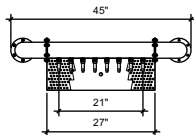

FRONT VIEW

(just a representation of this,
may not look exactly like the rendering)

SIDE VIEW

TOP VIEW

PTPT-8

Pass Through Pipe Tower
 4" ss tube with 6" flanges
 brushed ss
 8 products on 3" centers
 cold blocked and glycol ready
 304 ss faucets and screw in shanks
 please specify how to run the lines
 upon ordering

RMSB-27

3" x 27" surface mount drip tray with
 perforated insert(s)
 brushed ss
 (2) welded nuts with 5/8" brass drain
 extensions