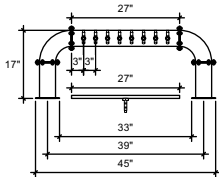

FRONT VIEW

(just a representation of this,
may not look exactly like the rendering)

SIDE VIEW

TOP VIEW

PTPT-8

Pass Through Pipe Tower
 4" ss tube with 6" flanges
 brushed ss
 8 products on 3" centers
 cold blocked and glycol ready
 304 ss faucets and screw in shanks
 please specify how to run the lines
 upon ordering

RMSB-27

3" x 27" surface mount drip tray with
 perforated insert(s)
 brushed ss
 (2) welded nuts with 5/8" brass drain
 extensions