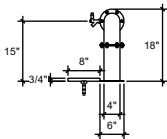

FRONT VIEW

(just a representation of this,
may not look exactly like the rendering)

SIDE VIEW

TOP VIEW

PTPT-8

Pass Through Pipe Tower
 4" ss tube with 6" flanges
 brushed ss
 8 products on 3" centers
 cold blocked and glycol ready
 304 ss faucets and screw in shanks
 please specify how to run the lines
 upon ordering

RMSB-27

3" x 27" surface mount drip tray with
 perforated insert(s)
 brushed ss
 (2) welded nuts with 5/8" brass drain
 extensions