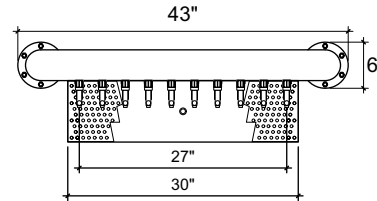

FRONT VIEW

SIDE VIEW

PassThru-10

PassThru Tower
 4" ss tube with 6" flanges
 brushed ss
 10 products on 3" centers
 cold blocked and glycol ready
 304 ss faucets and screw in shanks
 please specify how to run the lines
 upon ordering

RMS8-30
 8" x 30" surface mount drip tray with
 perforated insert(s)
 brushed ss
 (1) welded nut with 5/8" brass drain
 extension

TOP VIEW