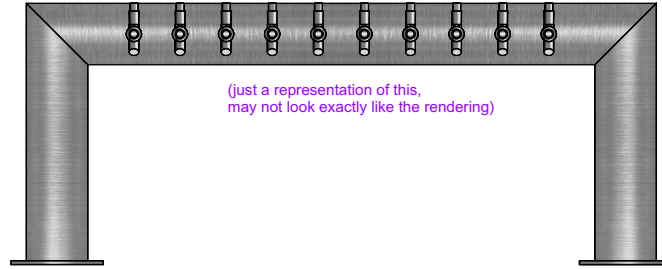

FRONT VIEW

SIDE VIEW

PassThru-10

PassThru Tower
 4" ss tube with 6" flanges
 brushed ss
 10 products on 3" centers
 cold blocked and glycol ready
 304 ss faucets and screw in shanks
 please specify how to run the lines
 upon ordering

RMS8-30
 8" x 30" surface mount drip tray with
 perforated insert(s)
 brushed ss
 (1) welded nut with 5/8" brass drain
 extension

TOP VIEW