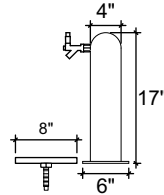

FRONT VIEW

SIDE VIEW

PassThru-10

PassThru Tower
 4" ss tube with 6" flanges
 brushed ss
 10 products on 3" centers
 cold blocked and glycol ready
 304 ss faucets and screw in shanks
 please specify how to run the lines
 upon ordering

RMS8-30
 8" x 30" surface mount drip tray with
 perforated insert(s)
 brushed ss
 (1) welded nut with 5/8" brass drain
 extension

TOP VIEW