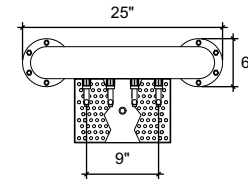

FRONT VIEW

(just a representation of this,  
may not look exactly like the rendering)

SIDE VIEW

TOP VIEW

**PassThru-4**

PassThru Tower  
 4" ss tube with 6" flanges  
 brushed ss  
 4 products on 3" centers  
 cold blocked and glycol ready  
 304 ss faucets and screw in shanks  
 please specify how to run the lines  
 upon ordering

**RMS8-12**

8" x 12" surface mount drip tray with  
 perforated insert(s)  
 brushed ss  
 (1) welded nut with 5/8" brass drain  
 extension