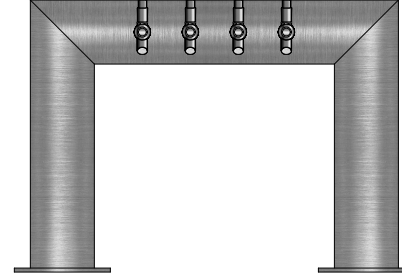

FRONT VIEW

(just a representation of this,  
may not look exactly like the rendering)

SIDE VIEW

TOP VIEW

**PassThru-4**

PassThru Tower  
 4" ss tube with 6" flanges  
 brushed ss  
 4 products on 3" centers  
 cold blocked and glycol ready  
 304 ss faucets and screw in shanks  
 please specify how to run the lines  
 upon ordering

**RMS8-12**

8" x 12" surface mount drip tray with  
 perforated insert(s)  
 brushed ss  
 (1) welded nut with 5/8" brass drain  
 extension