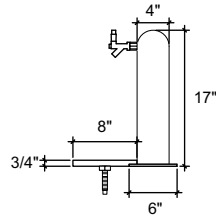

FRONT VIEW

(just a representation of this,  
may not look exactly like the rendering)

SIDE VIEW

TOP VIEW

**PassThru-4**

PassThru Tower  
 4" ss tube with 6" flanges  
 brushed ss  
 4 products on 3" centers  
 cold blocked and glycol ready  
 304 ss faucets and screw in shanks  
 please specify how to run the lines  
 upon ordering

**RMS8-12**

8" x 12" surface mount drip tray with  
 perforated insert(s)  
 brushed ss  
 (1) welded nut with 5/8" brass drain  
 extension