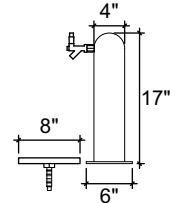

FRONT VIEW

(just a representation of this, may not look exactly like the rendering)

SIDE VIEW

TOP VIEW

**PassThru-6**  
 PassThru Tower  
 4" ss tube with 6" flanges  
 brushed ss  
 6 products on 3" centers  
 cold blocked and glycol ready  
 304 ss faucets and screw in shanks  
 please specify how to run the lines  
 upon ordering

**RMS8-18**  
 8" x 18" surface mount drip tray with  
 perforated insert(s)  
 brushed ss  
 (1) welded nut with 5/8" brass drain  
 extension