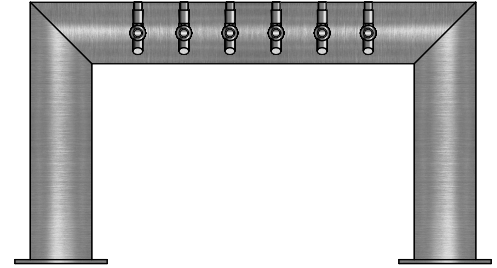

FRONT VIEW

(just a representation of this, may not look exactly like the rendering)

SIDE VIEW

TOP VIEW

**PassThru-6**  
 PassThru Tower  
 4" ss tube with 6" flanges  
 brushed ss  
 6 products on 3" centers  
 cold blocked and glycol ready  
 304 ss faucets and screw in shanks  
 please specify how to run the lines  
 upon ordering

**RMS8-18**  
 8" x 18" surface mount drip tray with  
 perforated insert(s)  
 brushed ss  
 (1) welded nut with 5/8" brass drain  
 extension