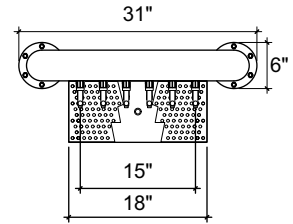

FRONT VIEW

(just a representation of this, may not look exactly like the rendering)

SIDE VIEW

TOP VIEW

**PassThru-6**  
 PassThru Tower  
 4" ss tube with 6" flanges  
 brushed ss  
 6 products on 3" centers  
 cold blocked and glycol ready  
 304 ss faucets and screw in shanks  
 please specify how to run the lines  
 upon ordering

**RMS8-18**  
 8" x 18" surface mount drip tray with  
 perforated insert(s)  
 brushed ss  
 (1) welded nut with 5/8" brass drain  
 extension