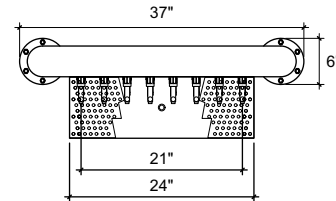

FRONT VIEW

(just a representation of this,
may not look exactly like the rendering)

SIDE VIEW

PassThru-8

PassThru Tower
 4" ss tube with 6" flanges
 brushed ss
 8 products on 3" centers
 cold blocked and glycol ready
 304 ss faucets and screw in shanks
 please specify how to run the lines
 upon ordering

RMS8-24

8" x 24" surface mount drip tray with
 perforated insert(s)
 brushed ss
 (1) welded nut with 5/8" brass drain
 extension

TOP VIEW