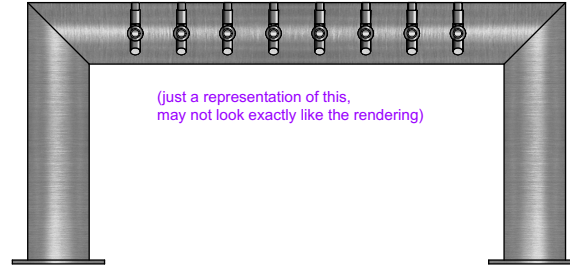

FRONT VIEW

(just a representation of this,
may not look exactly like the rendering)

SIDE VIEW

PassThru-8

PassThru Tower
 4" ss tube with 6" flanges
 brushed ss
 8 products on 3" centers
 cold blocked and glycol ready
 304 ss faucets and screw in shanks
 please specify how to run the lines
 upon ordering

RMS8-24

8" x 24" surface mount drip tray with
 perforated insert(s)
 brushed ss
 (1) welded nut with 5/8" brass drain
 extension

TOP VIEW