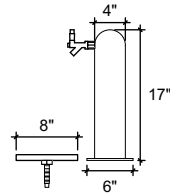

FRONT VIEW

(just a representation of this,
may not look exactly like the rendering)

SIDE VIEW

PassThru-8

PassThru Tower
 4" ss tube with 6" flanges
 brushed ss
 8 products on 3" centers
 cold blocked and glycol ready
 304 ss faucets and screw in shanks
 please specify how to run the lines
 upon ordering

RMS8-24

8" x 24" surface mount drip tray with
 perforated insert(s)
 brushed ss
 (1) welded nut with 5/8" brass drain
 extension

TOP VIEW