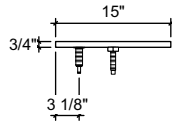

NBS Inc.

RM-S15-R

6" x 15" surface mount drip tray with perforated insert  
brushed or polished ss please specify  
rinser (in rinser bracket)  
(1) welded nut with 5/8" brass drain  
extension

### SIDE VIEW