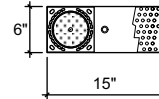

NBS Inc.

RM-S15-R

6" x 15" surface mount drip tray with perforated insert
brushed or polished ss please specify
rinser (in rinser bracket)
(1) welded nut with 5/8" brass drain
extension

FRONT VIEW

SIDE VIEW

TOP VIEW