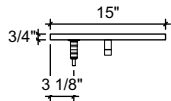

NBS Inc.

RM-S15-SS1/2

6" x 15" surface mount drip tray with perforated insert
brushed or polished ss please specify
rinsers (in rinsers bracket)
(1) welded ss 1/2" NPT drain

FRONT VIEW

SIDE VIEW

TOP VIEW