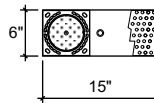

NBS Inc.

RM-S15-SS1/2

6" x 15" surface mount drip tray with perforated insert
brushed or polished ss please specify
rinsers (in rinsers bracket)
(1) welded ss 1/2" NPT drain

FRONT VIEW

SIDE VIEW

TOP VIEW