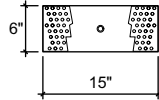

NBS Inc.

RM-S15

6" x 15" surface mount drip tray with  
perforated insert  
brushed or polished ss please specify  
(1) welded nut with 5/8" brass drain  
extension

FRONT VIEW

SIDE VIEW

TOP VIEW