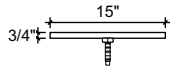

NBS Inc.

RM-S15

6" x 15" surface mount drip tray with  
perforated insert  
brushed or polished ss please specify  
(1) welded nut with 5/8" brass drain  
extension

FRONT VIEW

SIDE VIEW

TOP VIEW