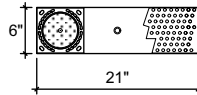

NBS Inc.

RM-S21-R

6" x 21" surface mount drip tray with perforated insert
brushed or polished ss please specify
rinsers (in rinsers bracket)
(1) welded nut with 5/8" brass drain
extension

FRONT VIEW

SIDE VIEW