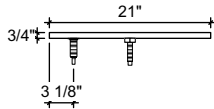

NBS Inc.

RM-S21-R

6" x 21" surface mount drip tray with perforated insert
brushed or polished ss please specify
rinsers (in rinsers bracket)
(1) welded nut with 5/8" brass drain
extension

FRONT VIEW

SIDE VIEW